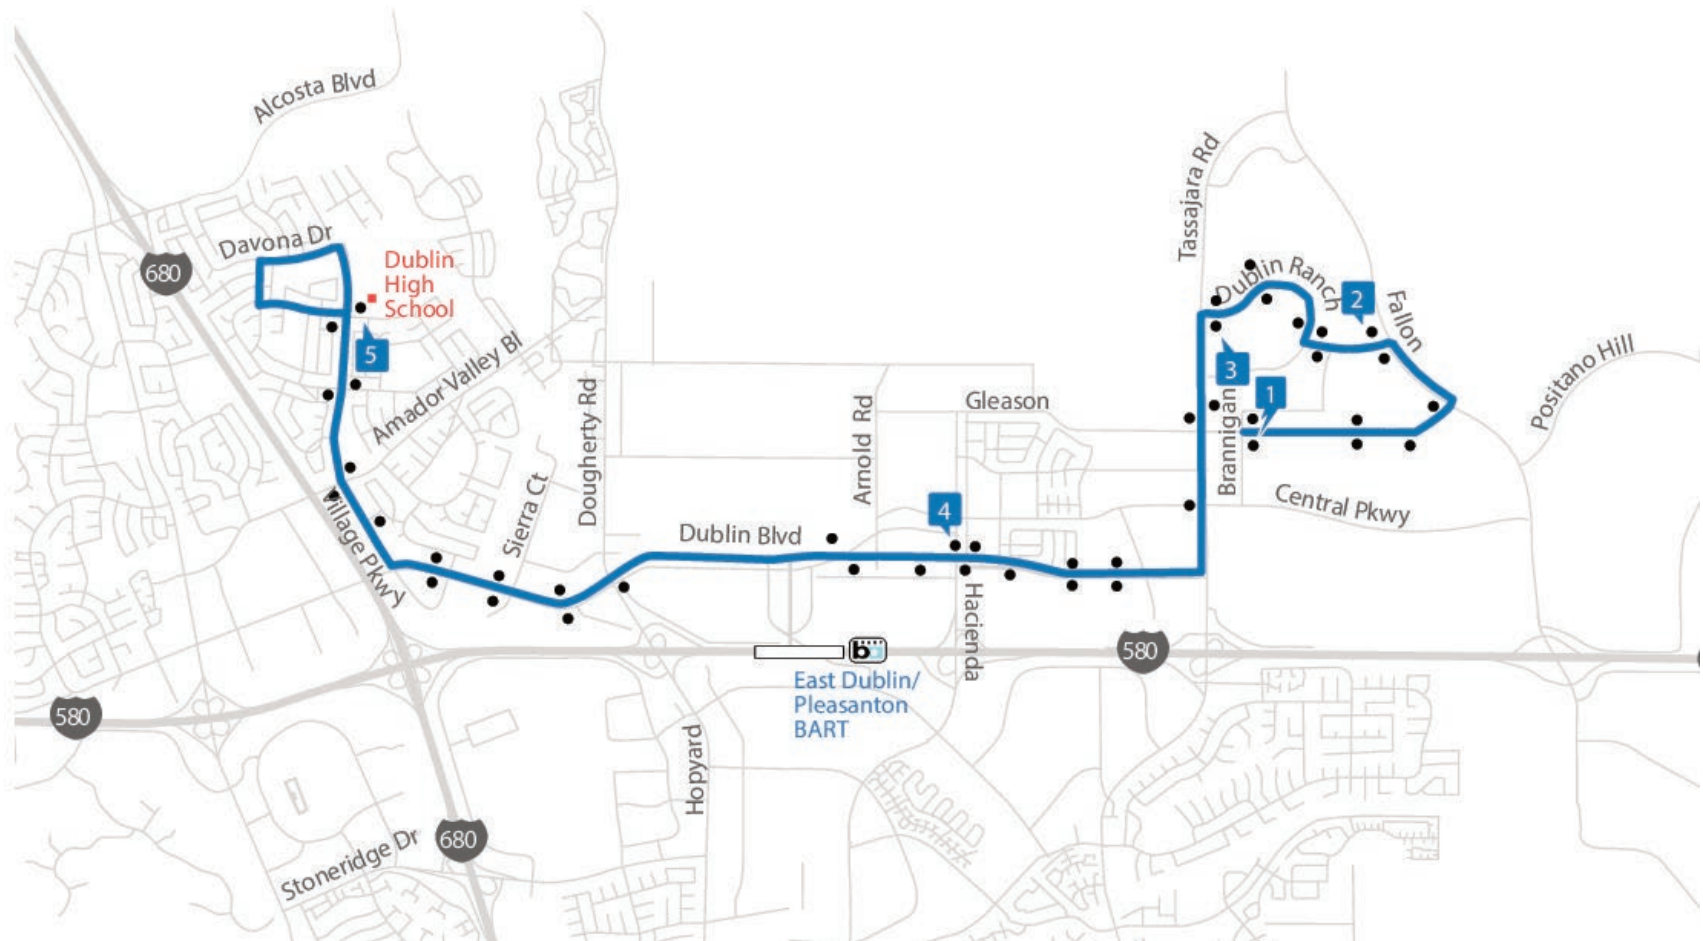

Route 504

Dublin Ranch/Dublin High School

Fall 2023

Morning *Two buses scheduled				
1	2	3	4	5
Gleason & Brannigan	Fallon & Antone	Dublin Ranch & Shadow Hill	Dublin & Hacienda	Dublin High School Arrive
7:36 AM*	7:41 AM	7:45 AM	7:52 AM	8:10 AM

On Wednesdays, buses leave Gleason and Brannigan 20 minutes later than shown above.

Afternoon (Monday Tuesday and Thursday) *Two buses scheduled				
5	4	3	2	1
Dublin High School Depart	Dublin & Hacienda	Dublin Ranch & Shadow Hill	Fallon & Antone	Gleason & Grafton
4:00 PM*	4:16 PM	4:24 PM	4:28 PM	4:31 PM

Afternoon (Wednesday) *Two buses scheduled				
5	4	3	2	1
Dublin High School Depart	Dublin & Hacienda	Dublin Ranch & Shadow Hill	Fallon & Antone	Gleason & Grafton
3:02 PM*	3:18 PM	3:26 PM	3:30 PM	3:33 PM

Afternoon (Friday) *Two buses scheduled				
5	4	3	2	1
Dublin High School Depart	Dublin & Hacienda	Dublin Ranch & Shadow Hill	Fallon & Antone	Gleason & Grafton
2:32 PM*	2:48 PM	2:56 PM	3:00 PM	3:03 PM