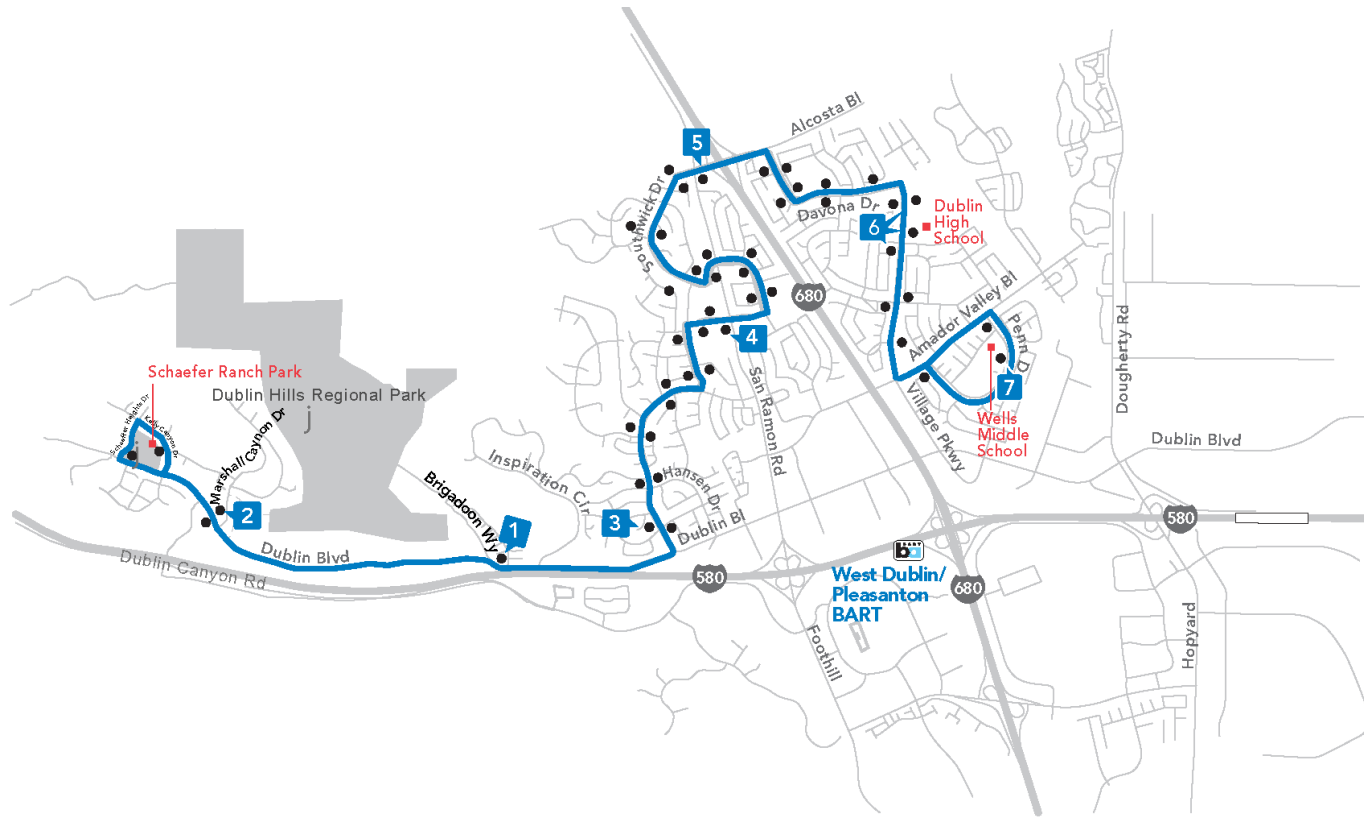

# Route 503

## Shannon Park/Dublin High School/Wells Middle School

#### Morning (Monday, Tuesday, Wednesday, Thursday & Friday)

1	2	3	4	5	6	7
Dublin & Brigadoon	Dublin & Marshall Canyon WB	Silvergate & Betlen	Shannon Park	Alcosta & San Ramon	Dublin High School	Wells Middle School Arrive
7:33AM	7:36 AM	7:45 AM	7:50 AM	7:55 AM	8:01 AM	8:07 AM

#### Morning (Wednesday)

1	2	3	4	5	6	7
Dublin & Brigadoon	Dublin & Marshall Canyon WB	Silvergate & Betlen	Shannon Park	Alcosta & San Ramon	Dublin High School	Wells Middle School Arrive
8:17 AM	8:20 AM	8:29 AM	8:34 AM	8:39 AM	8:45 AM	----