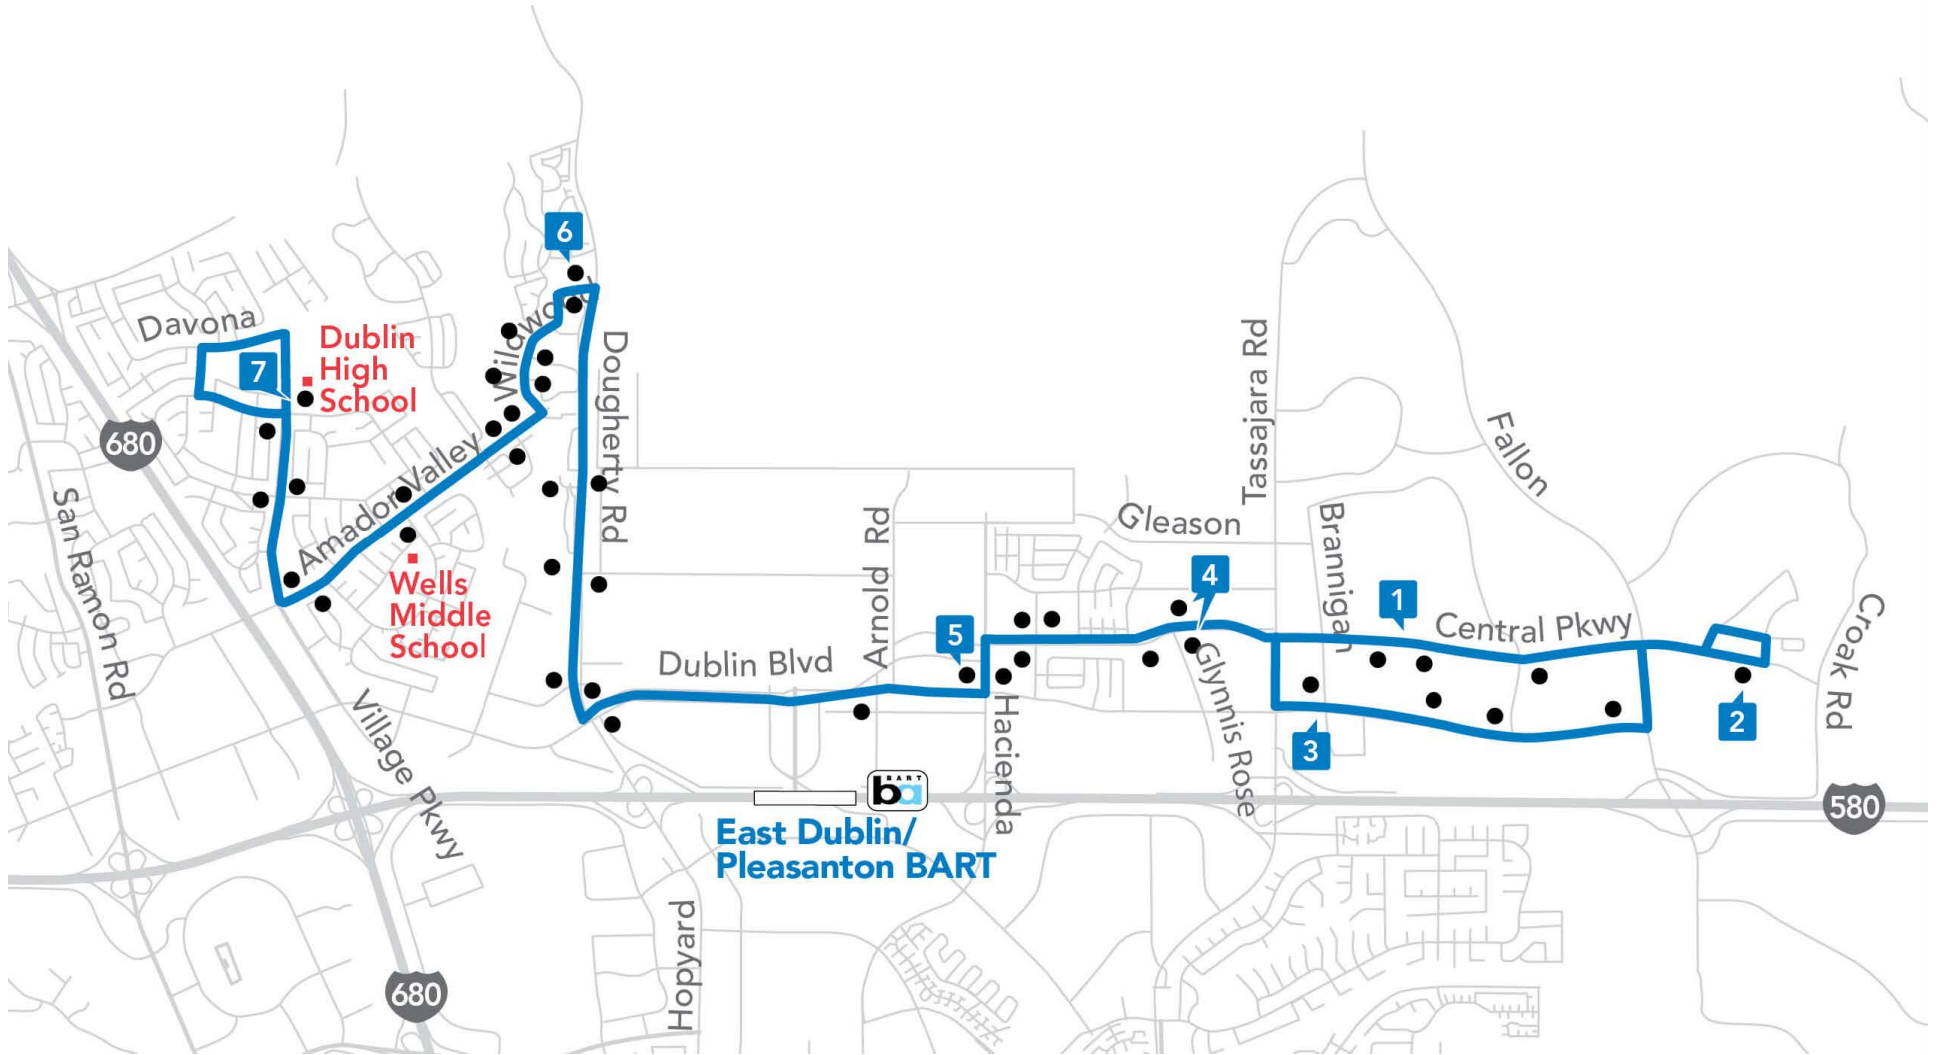

Route 502

Emerald Glen/Dublin High

School Fall 2023

Morning *two buses scheduled						
1	2	3	4	5	6	7
Central & Chancery	Central & Panorama	Dublin & Brannigan	Central & Tassajara	Dublin & Hacienda	Wildwood & Dougherty	Dublin High School
7:27 AM*	7:32 AM	7:39 AM	7:43 AM	7:48 AM	7:55 AM	8:10 AM

On Wednesdays, buses leave Central and Chancery 20 minutes later than shown above.

Afternoon (Monday, Tuesday & Thursday) *two buses scheduled						
7	6	5	4	1	2	3
Dublin High School	Wildwood & Dougherty	Dublin & Hacienda	Central & Tassajara	Central & Chancery	Central & Panorama	Dublin & Brannigan
4:00 PM*	4:11 PM	4:23 PM	4:27 PM	4:29 PM	4:33 PM	4:39 PM

Afternoon (Wednesday) *two buses scheduled						
7	6	5	4	1	2	3
Dublin High School	Wildwood & Dougherty	Dublin & Hacienda	Central & Tassajara	Central & Chancery	Central & Panorama	Dublin & Brannigan
3:02 PM*	3:13 PM	3:25 PM	3:29 PM	3:31 PM	3:34 PM	3:41 PM

Afternoon (Friday) *two buses scheduled						
7	6	5	4	1	2	3
Dublin High School	Wildwood & Dougherty	Dublin & Hacienda	Central & Tassajara	Central & Chancery	Central & Panorama	Dublin & Brannigan
2:32 PM*	2:43 PM	2:55 PM	2:59 PM	3:01 PM	3:05 PM	3:11 PM