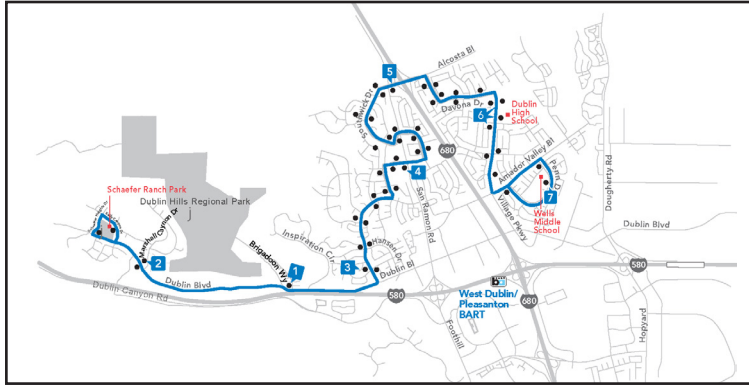

2023 Summer School Bus Service Schedule

Livermore Amador Valley
TRANSIT AUTHORITY

Dublin High School

Effective June 5 - July 24, 2023 - No Service June 19 and July 4

503 Map

504 Map

503 | Shannon Park

Schaefer Ranch • Shannon Park • Dublin High School

Morning

PM times are shown in bold

1

Dublin & Brigadoon

7:45

2

Dublin & Marshall
Canyon WB

7:48

3

Silvergate & Bellen

7:57

4

Shannon Park

8:02

5

Alcosta &
San Ramon