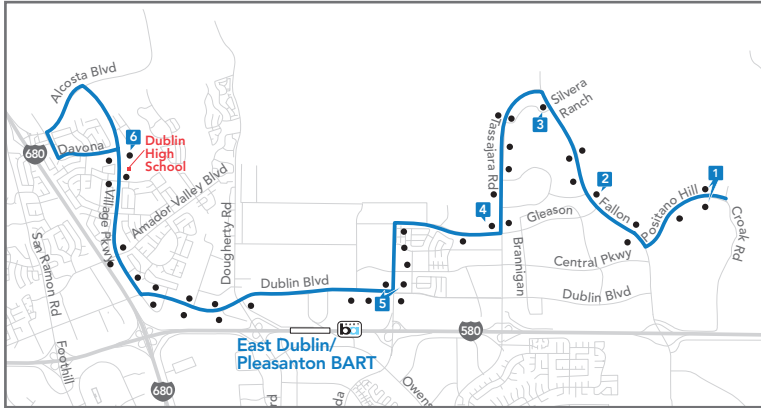

2023 Summer School Bus Service Schedule

Livermore Amador Valley
TRANSIT AUTHORITY

Dublin High School

Effective June 5 - July 24, 2023 - No Service June 19 and July 4

501 Map

502 Map

501 | Positano Hill

Positano • Fallon Rd • Silvera Ranch • Tassajara Rd
Central Pkwy • Dublin High School

502 | Emerald Glen

Dublin Ranch Village • Central Pkwy • Wildwood Rd • Dublin High School

Morning

PM times are shown in bold

1	2	3	4	5	6	7
Central & Chancery	Central & Panorama	Dublin & Brannigan	Central & Tassajara	Dublin & Hacienda	Wildwood & Dougherty	Dublin High School
7:35	7:40	7:47	7:51	7:56	8:03	8:13
Afternoon						
7	6	5	4	3	2	1
Dublin High School	Wildwood & Dougherty	Dublin & Hacienda	Central & Tassajara	Central & Chancery	Central & Panorama	Dublin & Brannigan
1:40	1:51	2:03	2:07	2:09	2:13	2:19

3

Silvergate & Bellen

7:57

4

Shannon Park

8:02

5

Alcosta &
San Ramon