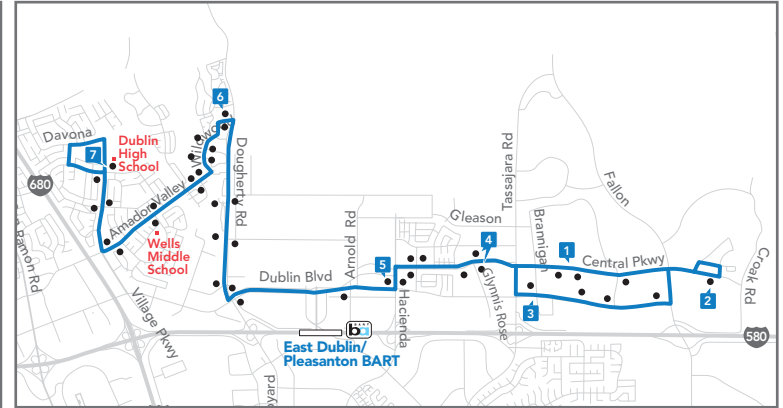

2023 Summer School Bus Service Schedule

Livermore Amador Valley
TRANSIT AUTHORITY

Dublin High School

Effective June 5 - July 24, 2023 - No Service June 19 and July 4

501 Map

502 Map

501 | Positano Hill

Positano • Fallon Rd • Silvera Ranch • Tassajara Rd
Central Pkwy • Dublin High School

502 | Emerald Glen

Dublin Ranch Village • Central Pkwy • Wildwood Rd • Dublin High School

Morning

PM times are shown in bold

1	2	3	4	5	6	7
Central & Chancery	Central & Panorama	Dublin & Brannigan	Central & Tassajara	Dublin & Hacienda	Wildwood & Dougherty	Dublin High School
7:35	7:40	7:47	7:51	7:56	8:03	8:13
Afternoon						
7	6	5	4	3	2	1
Dublin High School	Wildwood & Dougherty	Dublin & Hacienda	Central & Tassajara	Central & Chancery	Central & Panorama	Dublin & Brannigan
1:40	1:51	2:03	2:07	2:09	2:13	2:19

3

Silvergate & Bellen

7:57

4

Shannon Park

8:02

5

Alcosta &
San Ramon

5

Alcosta &
San Ramon

1:46

4

Shannon Park

1:51

3

Silvergate & Bellen