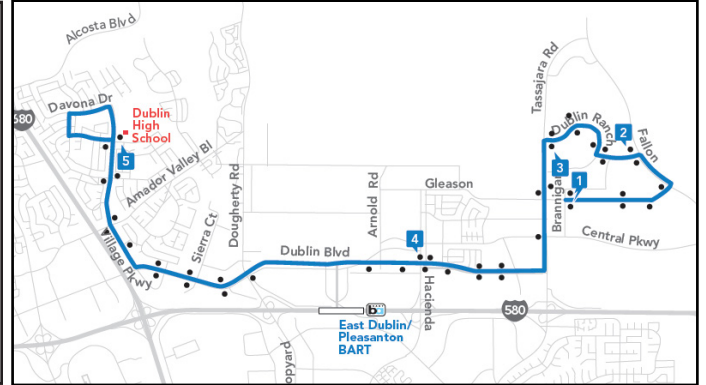

2023 Summer School Bus Service Schedule

Livermore Amador Valley
TRANSIT AUTHORITY

Dublin High School

Effective June 5 - July 24, 2023 - No Service June 19 and July 4

503 Map

504 Map

503 | Shannon Park

Schaefer Ranch • Shannon Park • Dublin High School

Morning

PM times are shown in bold

1

Dublin & Brigadoon

7:45

2

Dublin & Marshall
Canyon WB

7:48

3

Silvergate & Bellen

7:57

4

Shannon Park

8:02

5

Alcosta &
San Ramon