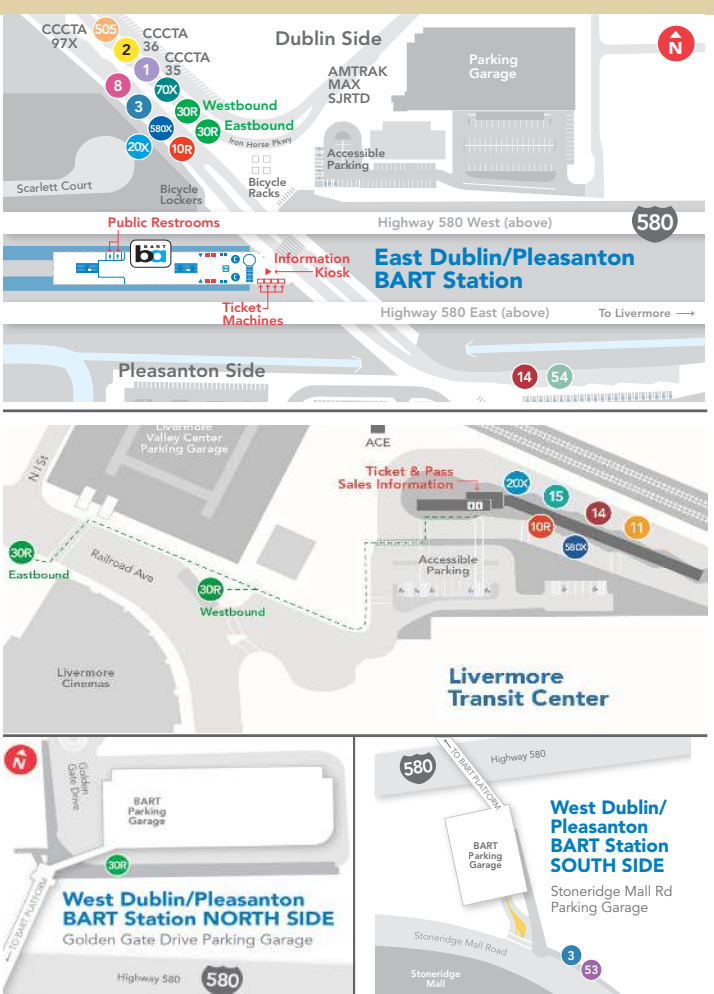

PM times are shown in bold

Weekends

Station Maps

Information

30R | Dublin-Livermore via Las Positas College

Bus Riding Basics

- Have your fare (and ID if necessary) ready when you board. Drivers do not carry change, but can issue change cards valid for future rides.
- Please do not eat or drink while on our buses. Food and drinks may be brought on the bus in closed containers.
- Smoking, including e-cigarettes and vaping, is not allowed on our buses or in and around our shelters.
- Service animals accompanying persons with disabilities are permitted on the bus. Non-service animals or comfort animals are allowed on the bus if in an enclosed carrier that fits on the passenger's lap.
- In the priority seating area, you are required to move for seniors and people with disabilities.
- Be a courteous rider by keeping seats free of feet, bags, etc. and don't take up more than one seat if the vehicle is crowded. Don't block the aisles or doors and if you're standing, move back so others can board. Arrive at your stop at least five minutes early.
- Please keep all conversations – on your cell phone or with other riders – at a courteous volume. Refrain from excessive noise and vulgar or offensive language.
- Use earphones/headphones with audio and video devices.

ADA/Title VI

The Americans with Disabilities Act of 1990 (ADA) guarantees persons with disabilities full and equal access to the same services and accommodates that are available to people without disabilities.

Title VI is a section of the Civil Rights Act of 1964 requiring that "No person in the United States shall on the grounds of race, color or national origin, be excluded from participation in, be denied the benefits of, or be subjected to discrimination under any program or activity receiving federal financial assistance." If you believe that you have received discriminatory treatment by Wheels on the basis of your race, color or national origin, you have the right to file a complaint with the Wheels Title VI Coordinator. For more information, call (925) 455-7500.