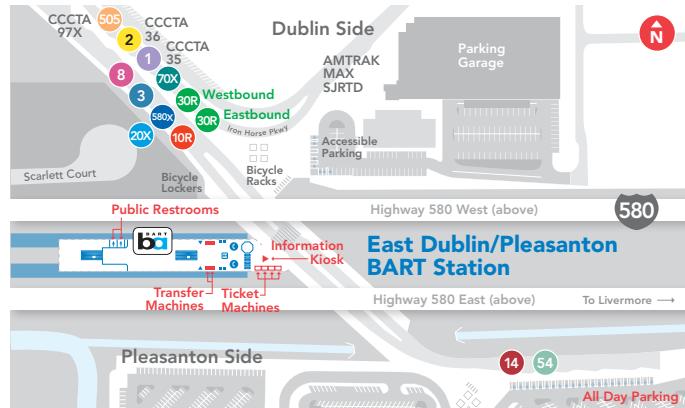

East Dublin/Pleasanton BART Station