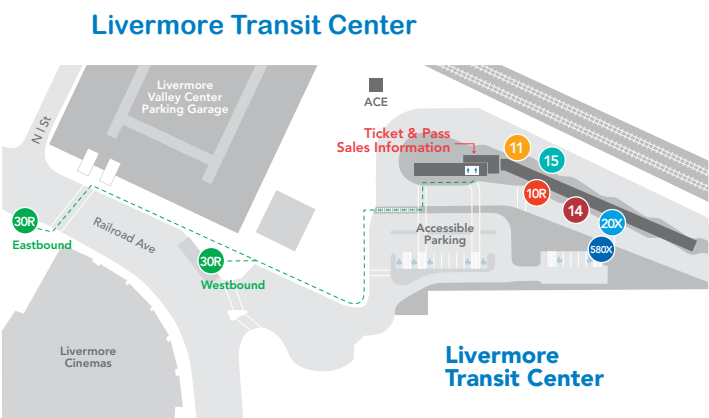

WESTBOUND

EASTBOUND

Weekends

PM times are shown in bold

Station Maps

Information

14 | Pleasanton-Livermore

Bus Riding Basics

14

Pleasanton-Livermore

Livermore Transit Center, Livermore Civic Center Complex, Jack London, Premium Outlets, Stoneridge, E. Dublin/Pleasanton BART

Days of Operation: **Weekdays** | **Weekends**

For Information about Holiday Services, please see the Fares and Policies Brochure

Weekdays

EASTBOUND

1 E. BART Station	2 Stoneridge & Santa Rita	3 Premium Outlets	4 Olivina & Murrieta	5 Pacific & Dolores	6 Transit Center
6:32	6:41	6:47	6:56	7:06	7:13
7:17	7:26	7:32	7:41	7:51	7:58
7:47	7:56	8:02	8:11	8:21	8:28
8:17	8:26	8:32	8:41	8:51	8:58
8:53	9:02	9:08	9:17	9:27	9:34
9:53	10:02	10:08	10:17	10:27	10:34
10:53	11:02	11:08	11:17	11:27	11:34
11:53	12:02	12:08	12:17	12:27	12:34
12:53	1:02	1:08	1:17	1:27	1:34
1:53	2:02	2:08	2:17	2:27	2:34
2:53	3:02	3:08	3:17	3:27	3:34
3:32	3:41	3:47	3:56	4:06	4:13
4:02	4:11	4:17	4:26	4:36	4:43
4:32	4:41	4:47	4:56	5:06	5:13
5:02	5:11	5:17	5:26	5:36	5:43
5:47	5:56	6:02	6:11	6:21	6:28
6:17	6:26	6:32	6:41	6:51	6:58
6:53	7:02	7:08	7:17	7:27	7:34
7:53	8:02	8:08	8:17	8:27	8:34
8:53	9:02	9:08	9:17	9:27	9:34

WESTBOUND

6 Transit Center	5 Pacific & Dolores	4 Olivina & Murrieta	3 Premium Outlets	2 Stoneridge & Santa Rita	1 E. BART Station
				6:19	6:29
6:24	6:29	6:39	6:48	6:55	7:05
6:54	6:59	7:09	7:18	7:25	7:35
7:24	7:29	7:39	7:48	7:55	8:05
8:09	8:14	8:24	8:33	8:40	8:50
8:39	8:44	8:54	9:03	9:10	9:20
9:09	9:14	9:24	9:33	9:40	9:50
9:43	9:48	9:58	10:07	10:14	10:24
10:43	10:48	10:58	11:07	11:14	11:24
11:43	11:48	11:58	12:07	12:14	12:24
12:43	12:48	12:58	1:07	1:14	1:24
1:43	1:48	1:58	2:07	2:14	2:24
2:43	2:48	2:58	3:07	3:14	3:24
3:43	3:48	3:58	4:07	4:14	4:24
4:06	4:11	4:21	4:30	4:37	4:47
4:54	4:59	5:09	5:18	5:25	5:35
5:24	5:29	5:39	5:48	5:55	6:05
5:49	5:54	6:04	6:13	6:20	6:30
6:43	6:48	6:58	7:07	7:14	7:24
7:43	7:48	7:58	8:07	8:14	8:24
8:43	8:48	8:58	9:07	9:14	9:24