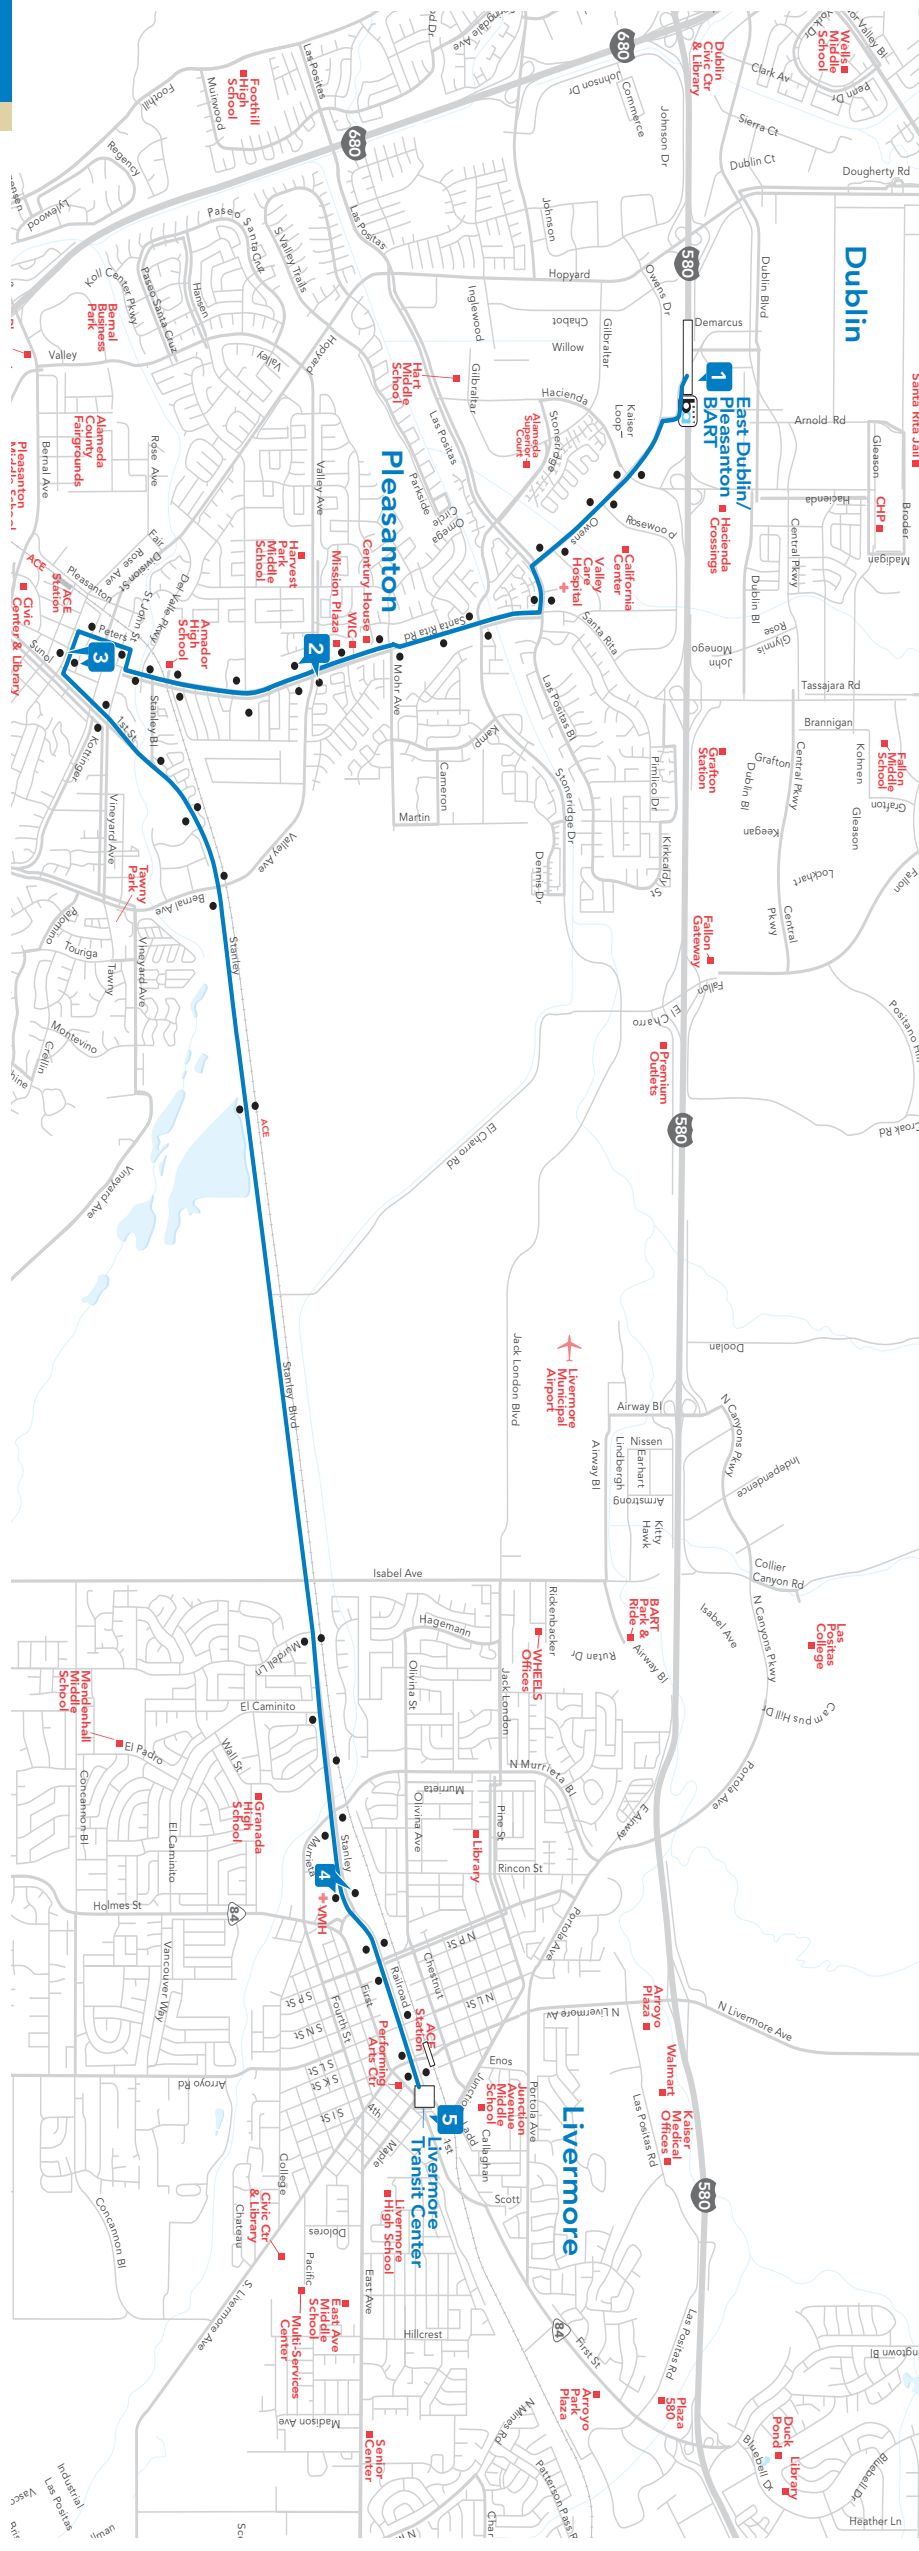

PM times are shown in bold

WESTBOUND

Weekends

EASTBOUND

Station Maps

East Dublin/Pleasanton BART Station

Livermore Transit Center

Cash Fares

10R Pleasanton-Livermore

Livermore Transit Center, Stanley Blvd, Downtown Pleasanton, Santa Rita, E. Dublin/Pleasanton BART

Days of Operation: **Weekdays** | **Weekends**

For Information about Holiday Services, please see the Fares and Policies Brochure

- Regular Service
- Timepoint
- Bus Stop

10R | Pleasanton-Livermore