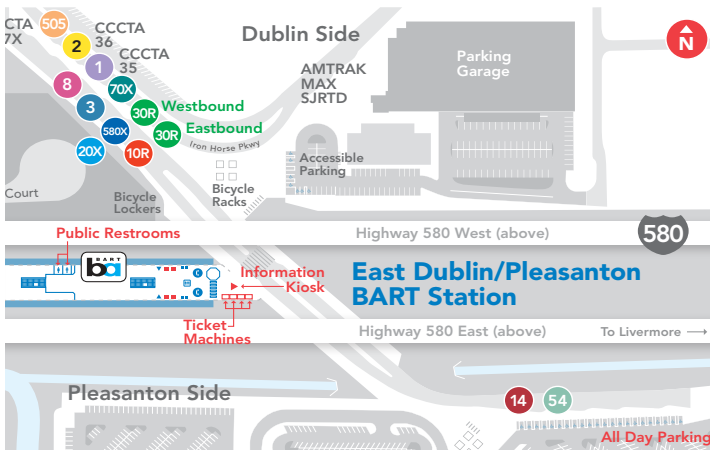

PM times are shown in bold

WESTBOUND

Weekends

EASTBOUND

Station Maps

East Dublin/Pleasanton BART Station

Livermore Transit Center

Cash Fares

Regular:

\$2.00 - Single Ride (no transfer)
\$3.75 - Day Pass

Senior/Disabled:

\$1.00 - Single Ride (no transfer)
\$1.75 - Day Pass

All buses accept **Clipper®** cards.

For detailed information about Wheels Fares, please see the Fares and Policies Brochure.

10R Pleasanton-Livermore

Livermore Transit Center, Stanley Blvd, Downtown Pleasanton, Santa Rita, E. Dublin/Pleasanton BART

Days of Operation: **Weekdays** | **Weekends**

For Information about Holiday Services, please see the Fares and Policies Brochure

- Regular Service
- Timepoint
- Bus Stop

10R | Pleasanton-Livermore