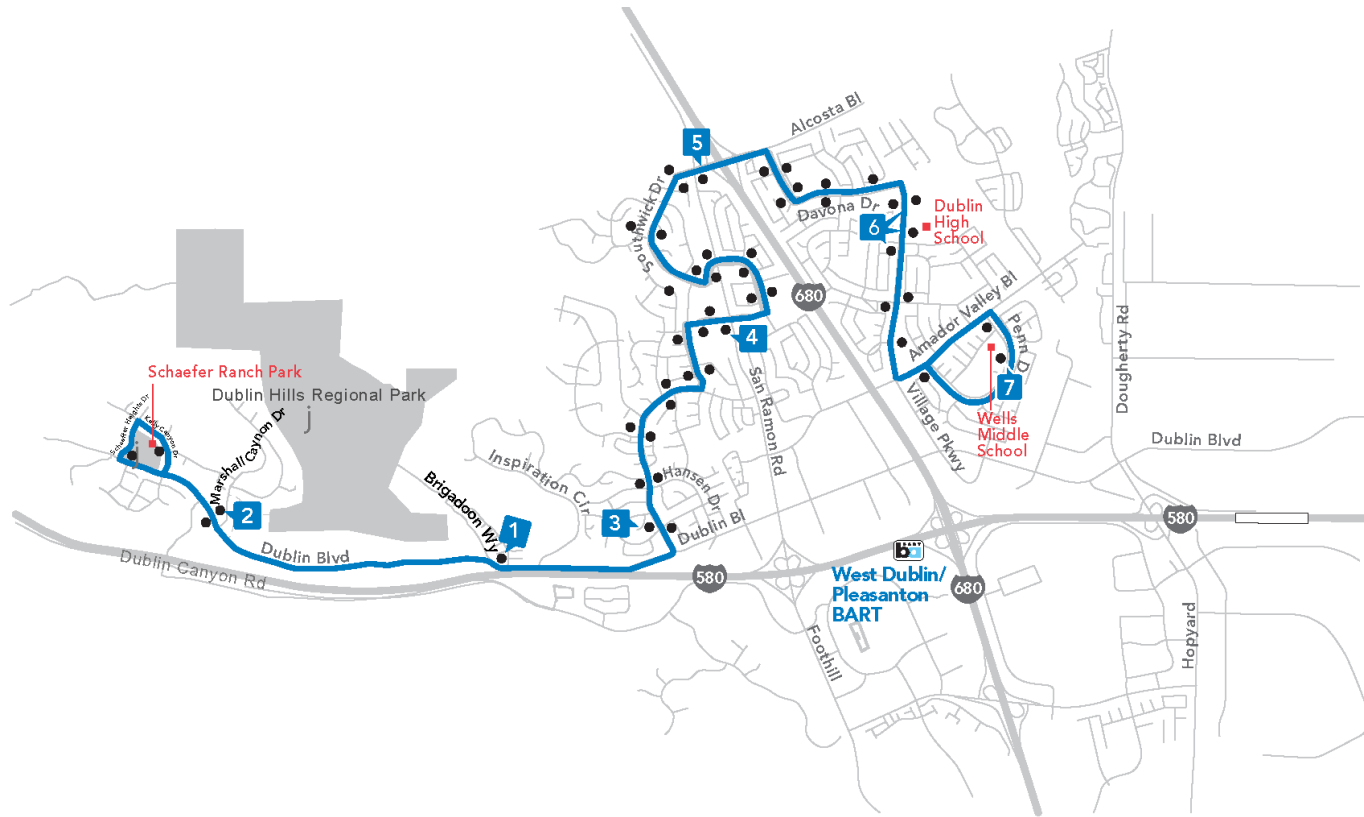

# RIDER ALERT - Route 503

Shannon Park/Dublin High School/Wells Middle School

Earlier Morning Departures on MON, TUE, THU & FRI Effective 9/6/2022

### Morning (Monday, Tuesday, Wednesday, Thursday & Friday)

1	2	3	4	5	6	7
Dublin & Brigadoon	Dublin & Marshall Canyon WB	Silvergate & Betlen	Shannon Park	Alcosta & San Ramon	Dublin High School	Wells Middle School Arrive
<b>7:33AM</b>	<b>7:36 AM</b>	<b>7:45 AM</b>	<b>7:50 AM</b>	<b>7:55 AM</b>	<b>8:01 AM</b>	<b>8:07 AM</b>

### Morning (Wednesday)

1	2	3	4	5	6	7
Dublin & Brigadoon	Dublin & Marshall Canyon WB	Silvergate & Betlen	Shannon Park	Alcosta & San Ramon	Dublin High School	Wells Middle School Arrive
<b>8:17 AM</b>	<b>8:20 AM</b>	<b>8:29 AM</b>	<b>8:34 AM</b>	<b>8:39 AM</b>	<b>8:45 AM</b>	----

### Afternoon (Friday)

7	6	5	4	3	1	2
Wells Middle School Depart	Dublin High School	Alcosta & San Ramon	Shannon Park	Silvergate & Betlen	Dublin & Brigadoon	Dublin & Marshall Canyon EB
----	<b>2:30 PM</b>	<b>2:36 PM</b>	<b>2:41 PM</b>	<b>2:46 PM</b>	<b>2:48 PM</b>	<b>2:58 PM</b>
<b>3:24 PM</b>	<b>3:30 PM</b>	<b>3:36 PM</b>	<b>3:41 PM</b>	<b>3:46 PM</b>	<b>3:48 PM</b>	<b>3:58 PM</b>