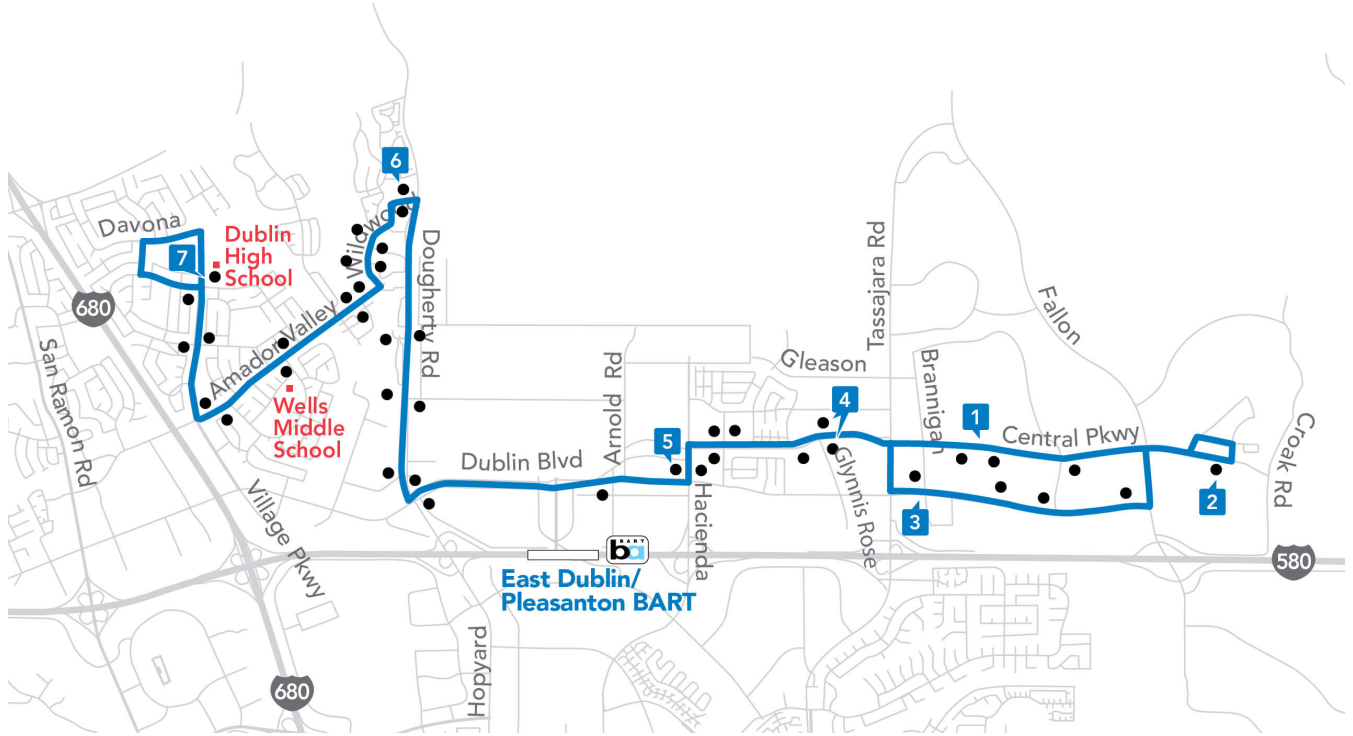

# Route 502

## Emerald Glen/Dublin High School

#### Morning

1	2	3	4	5	6	7
Central & Chancery	Central & Panorama	Dublin & Brannigan	Central & Tassajara	Dublin & Hacienda	Wildwood & Dougherty	Dublin High School
7:32	7:37	7:44	7:48	7:53	8:00	8:10

#### Afternoon

7	6	5	4	1	2	3
Dublin High School	Wildwood & Dougherty	Dublin & Hacienda	Central & Tassajara	Central & Chancery	Central & Panorama	Dublin & Brannigan
1:40	1:51	2:03	2:07	2:09	2:13	2:19

**No service on July 4**