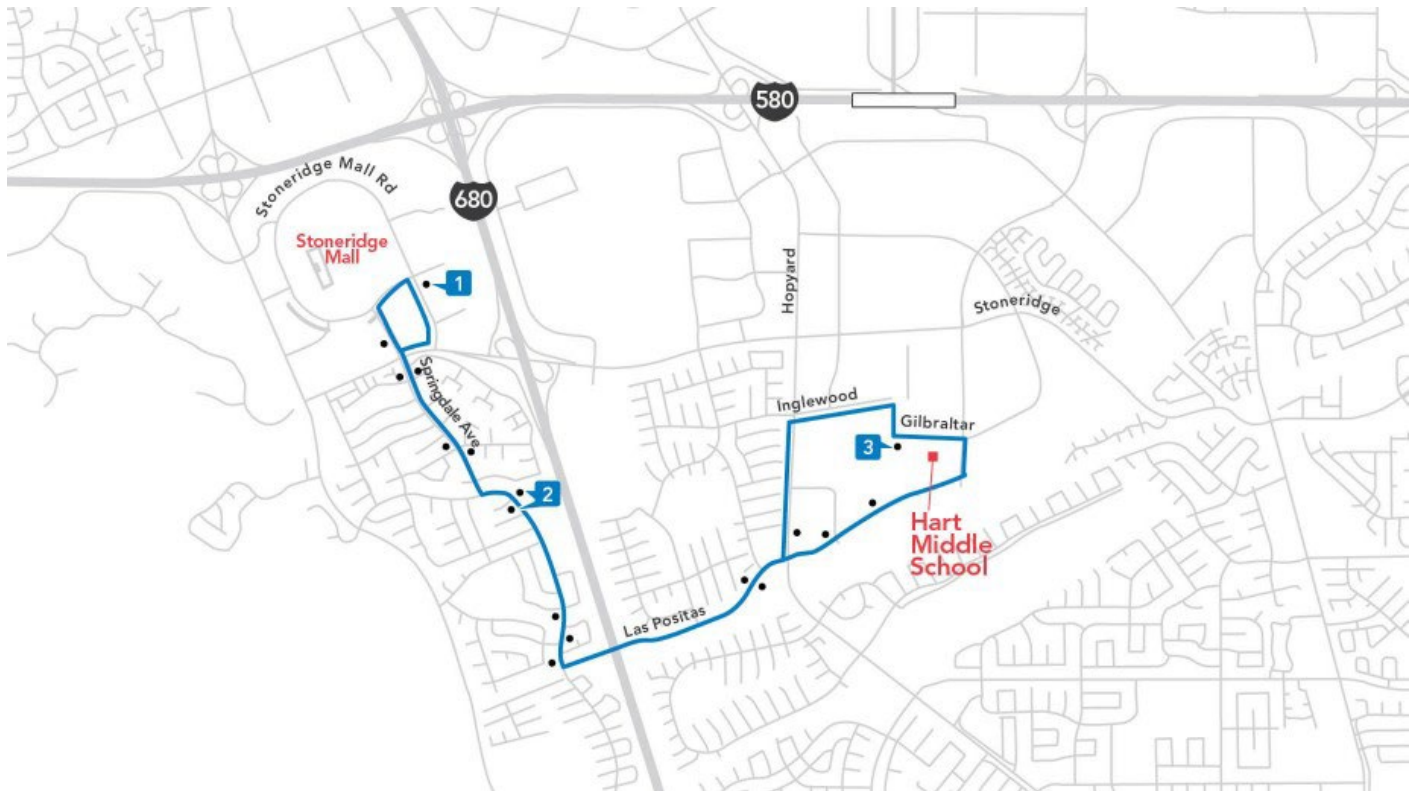

Route 603

Muirwood Park/Hart Middle School

Fall 2022 – Revised Effective

Monday Oct 3

Morning

1	2	3
Stoneridge & McWilliams	Muirwood Park	Hart Middle School
8:11	8:17	8:30

On Wednesdays, morning bus leaves 49 minutes later than shown above.

Afternoon

3	2	1
Hart Middle School	Muirwood Park	Stoneridge & McWilliams
3:10	3:20	3:25