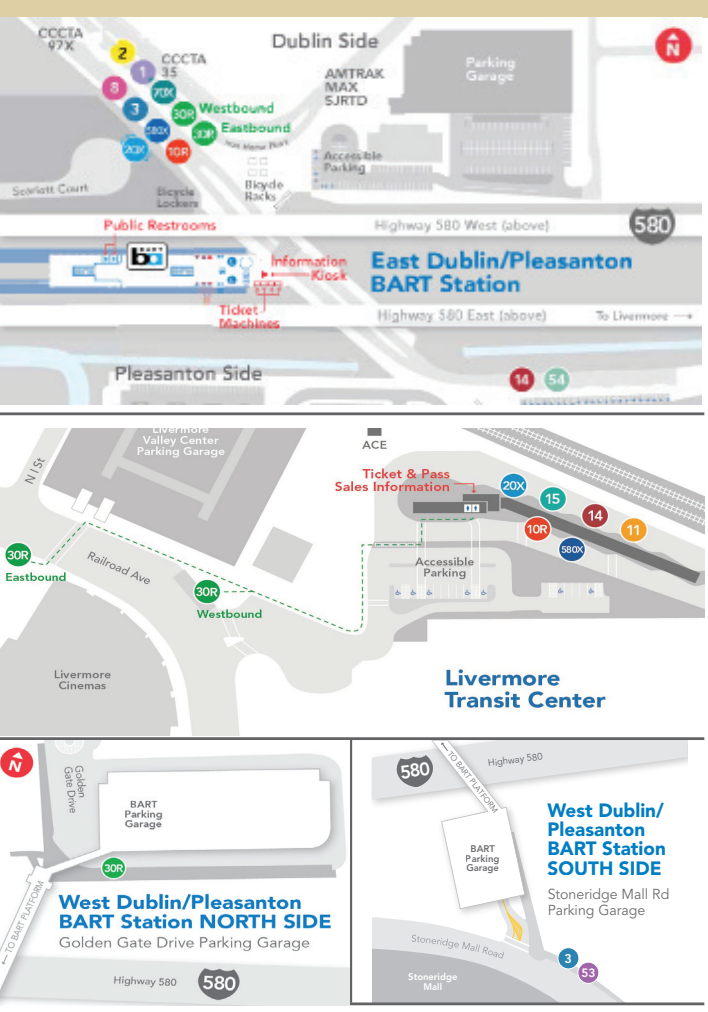

PM times are shown in bold

Saturday - Sunday

Station Maps

Information

30R | Dublin-Livermore via Las Positas College

Bus Riding Basics

- Have your fare (and ID if necessary) ready when you board. Drivers do not carry change, but can issue change cards valid for future rides.
- Please do not eat or drink while on our buses. Food and drinks may be brought on the bus in closed containers.
- Smoking, including e-cigarettes and vaping, is not allowed on our buses or in and around our shelters.
- Service animals accompanying persons with disabilities are permitted on the bus. Non-service animals or comfort animals are allowed on the bus if in an enclosed carrier that fits on the passenger's lap.
- In the priority seating area, you are required to move for seniors and people with disabilities.
- Be a courteous rider by keeping seats free of feet, bags, etc. and don't take up more than one seat if the vehicle is crowded. Don't block the aisles or doors and if you're standing, move back so others can board. Arrive at your stop at least five minutes early.
- Please keep all conversations – on your cell phone or with other riders – at a courteous volume. Refrain from excessive noise and vulgar or offensive language.
- Use earphones/headphones with audio and video devices.

ADA / Title VI

The Americans with Disabilities Act of 1990 (ADA) guarantees persons with disabilities full and equal access to the same services and accommodates that are available to people without disabilities.

Title VI is a section of the Civil Rights Act of 1964 requiring that "No person in the United States shall on the grounds of race, color or national origin, be excluded from participation in, be denied the benefits of, or be subjected to discrimination under any program or activity receiving federal financial assistance." If you believe that you have received discriminatory treatment by Wheels on the basis of your race, color or national origin, you have the right to file a complaint with the Wheels Title VI Coordinator. For more information, call (925) 455-7500.