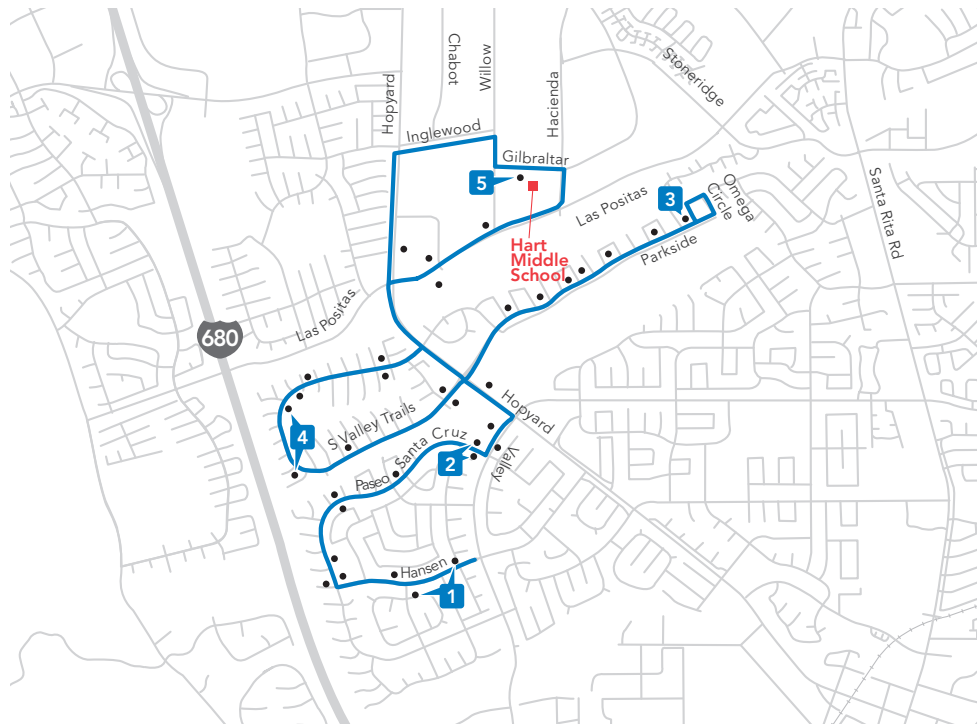

Route 609

Del Prado Park/Hart Middle School

FALL 2021

MORNING: AM

609	1 Hansen/ Valley	2 N. Paseo Sta. Cruz/Valley	3 Parkside/ Glenda	4 Valley Trails Park	5 Hart Middle School
MONDAY - FRIDAY	Leave 8:07	Leave 8:12	Leave 8:17	Leave 8:22	Arrive 8:28

AFTERNOON: PM

609	5 Hart Middle School	4 Valley Trails Park	3 Parkside/ Glenda	2 N. Paseo Sta. Cruz/Valley	1 Hansen/ Valley
MON/TUES THURS/ FRIDAY	Leave 3:10	Leave 3:16	Leave 3:23	Leave 3:30	Leave 3:35
WEDNESDAY	Leave 2:14	Leave 2:20	Leave 2:27	Leave 2:34	Leave 2:39