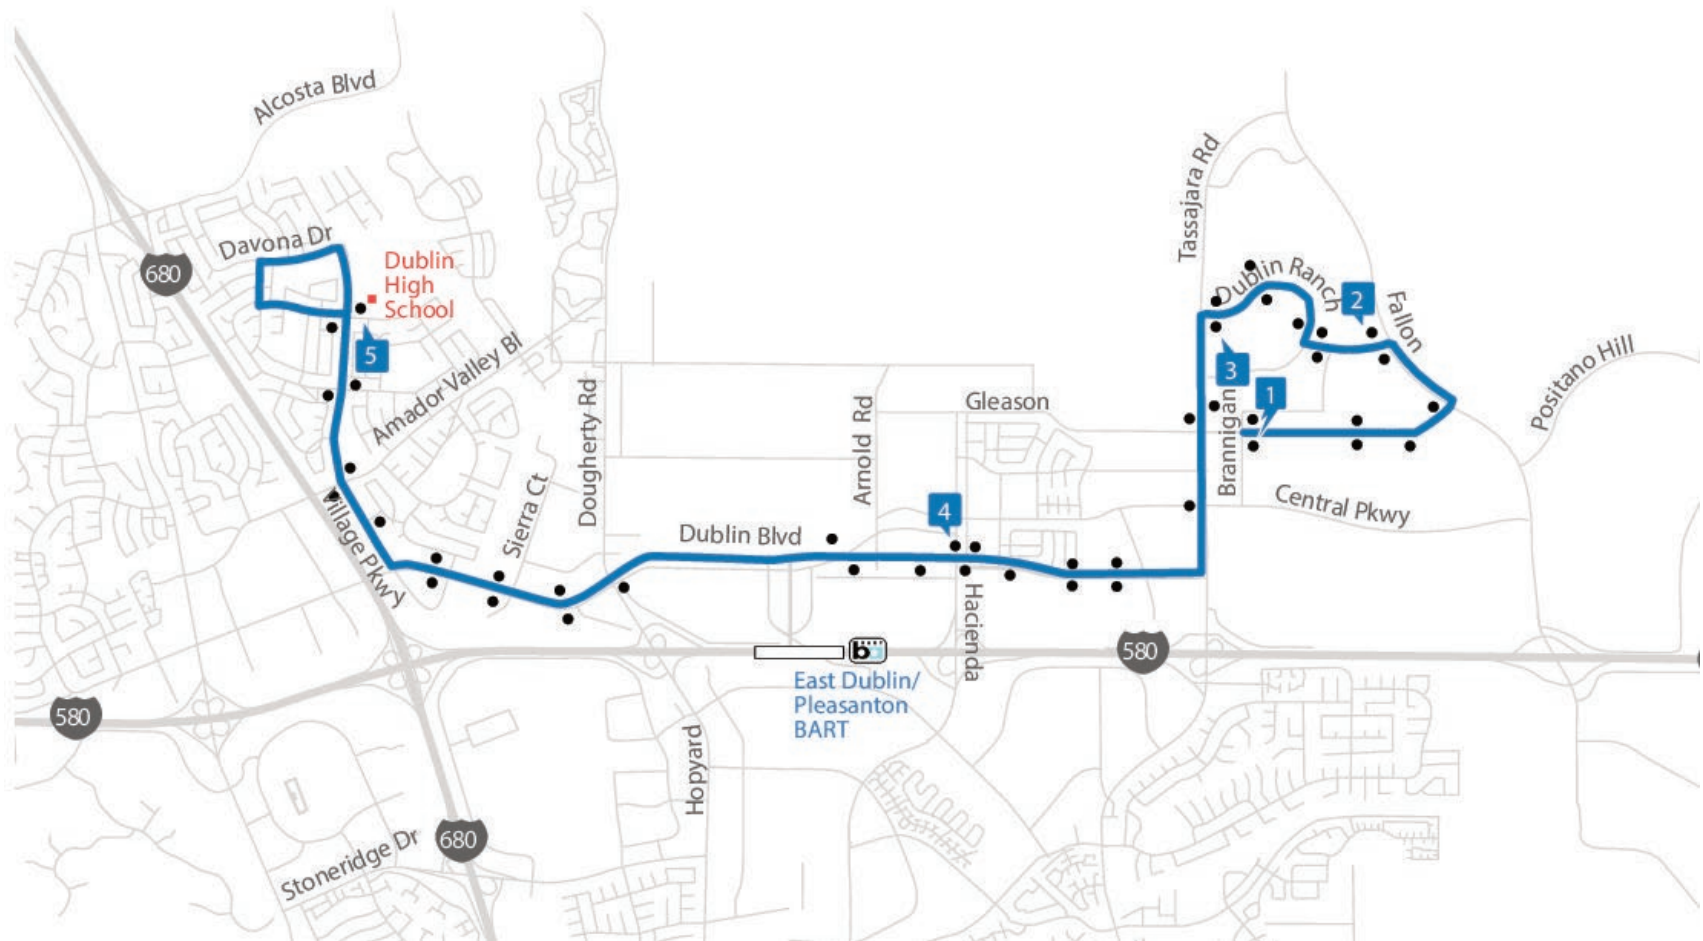

Route 504

Dublin Ranch/Dublin High School

Fall 2021

Morning *Two buses scheduled				
1	2	3	4	5
Gleason & Brannigan	Fallon & Antone	Dublin Ranch & Shadow Hill	Dublin & Hacienda	Dublin High School Arrive
7:41 AM*	7:46 AM	7:50 AM	7:57 AM	8:10 AM

On Wednesdays, buses leave Gleason and Brannigan 30 minutes later than shown above.

Afternoon (Monday Tuesday and Thursday) *Three buses scheduled				
5	4	3	2	1
Dublin High School Depart	Dublin & Hacienda	Dublin Ranch & Shadow Hill	Fallon & Antone	Gleason & Grafton
4:05 PM*	4:21 PM	4:29 PM	4:33 PM	4:36 PM

Afternoon (Wednesday) *Three buses scheduled				
5	4	3	2	1
Dublin High School Depart	Dublin & Hacienda	Dublin Ranch & Shadow Hill	Fallon & Antone	Gleason & Grafton
3:06 PM*	3:22 PM	3:30 PM	3:34 PM	3:37 PM

Afternoon (Friday) *Three buses scheduled				
5	4	3	2	1
Dublin High School Depart	Dublin & Hacienda	Dublin Ranch & Shadow Hill	Fallon & Antone	Gleason & Grafton
2:41 PM*	2:57 PM	3:05 PM	3:09 PM	3:12 PM