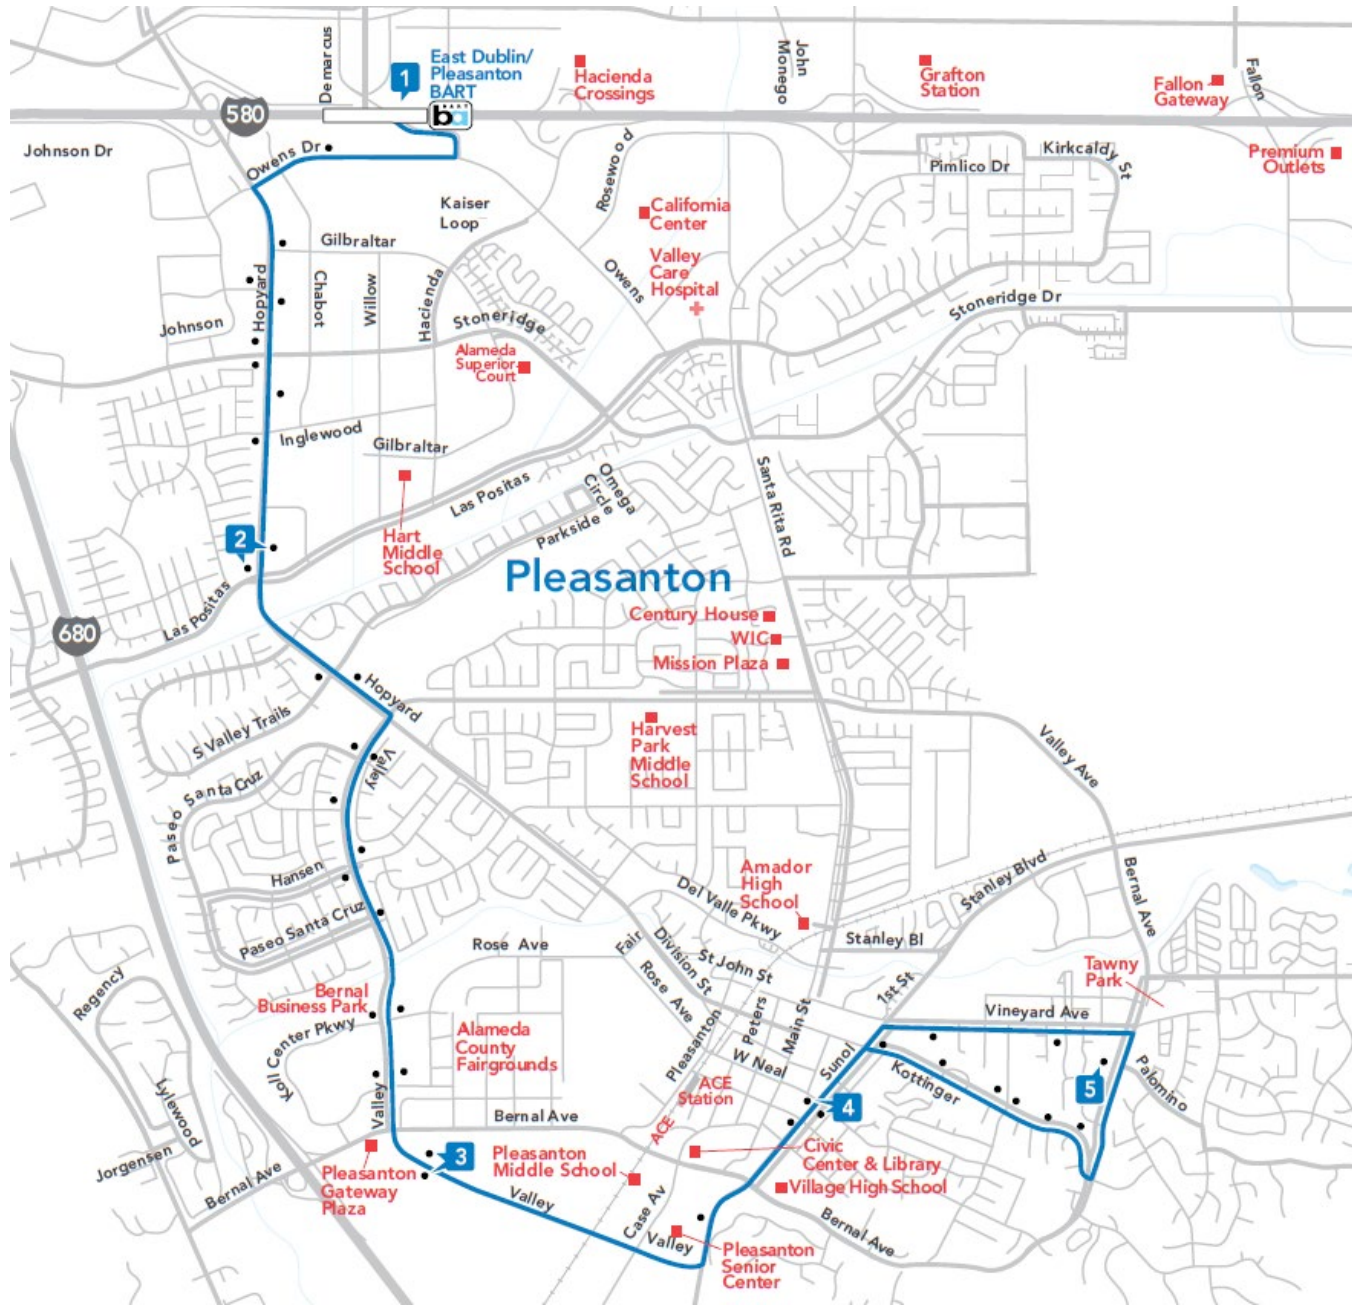

Route 8

East Dublin/Pleasanton BART/Downtown Pleasanton

Effective June 14, 2021

Weekday Schedule

1	2	3	4	5	4	3	2	1
E. BART Station	Hopyard & Las Positas	Valley & Wild Rose	First & Neal	Bernal & Palomino	First & Neal	Valley & Wild Rose	Hopyard & Las Positas	E. BART Station
6:03 AM	6:11 AM	6:18 AM	6:24 AM	6:28 AM	6:39 AM	6:44 AM	6:52 AM	7:00 AM
6:33 AM	6:41 AM	6:48 AM	6:54 AM	6:58 AM	7:09 AM	7:14 AM	7:22 AM	7:30 AM
7:03 AM	7:12 AM	7:20 AM	7:27 AM	7:32 AM	7:38 AM	7:45 AM	7:53 AM	8:03 AM
7:33 AM	7:42 AM	7:50 AM	7:57 AM	8:02 AM	8:08 AM	8:15 AM	8:23 AM	8:33 AM
8:03 AM	8:12 AM	8:20 AM	8:27 AM	8:32 AM	8:38 AM	8:45 AM	8:53 AM	9:03 AM
8:33 AM	8:42 AM	8:50 AM	8:57 AM	9:02 AM	9:08 AM	9:15 AM	9:23 AM	9:33 AM
9:03 AM	9:12 AM	9:20 AM	9:27 AM	9:32 AM	9:38 AM	9:45 AM	9:53 AM	10:03 AM
10:03 AM	10:11 AM	10:19 AM	10:26 AM	10:31 AM	10:38 AM	10:44 AM	10:52 AM	11:00 AM
11:03 AM	11:11 AM	11:19 AM	11:26 AM	11:31 AM	11:38 AM	11:44 AM	11:52 AM	12:00 PM
12:03 PM	12:11 PM	12:19 PM	12:26 PM	12:31 PM	12:38 PM	12:44 PM	12:52 PM	1:00 PM
1:03 PM	1:11 PM	1:19 PM	1:26 PM	1:31 PM	1:38 PM	1:44 PM	1:52 PM	2:00 PM
2:03 PM	2:11 PM	2:19 PM	2:26 PM	2:31 PM	2:38 PM	2:44 PM	2:52 PM	3:00 PM
3:03 PM	3:11 PM	3:19 PM	3:29 PM	3:35 PM	3:41 PM	3:47 PM	3:55 PM	4:03 PM
3:33 PM	3:41 PM	3:49 PM	3:56 PM	4:01 PM	4:08 PM	4:14 PM	4:22 PM	4:30 PM
4:03 PM	4:12 PM	4:20 PM	4:27 PM	4:32 PM	4:38 PM	4:44 PM	4:53 PM	5:03 PM
4:33 PM	4:42 PM	4:50 PM	4:57 PM	5:02 PM	5:08 PM	5:14 PM	5:23 PM	5:33 PM
5:03 PM	5:12 PM	5:20 PM	5:30 PM	5:36 PM	5:42 PM	5:48 PM	5:57 PM	6:07 PM
5:33 PM	5:42 PM	5:50 PM	6:00 PM	6:06 PM	6:12 PM	6:18 PM	6:27 PM	6:37 PM
6:03 PM	6:12 PM	6:20 PM	6:25 PM	6:30 PM	6:39 PM	6:44 PM	6:52 PM	7:00 PM
6:33 PM	6:42 PM	6:50 PM	6:55 PM	7:00 PM	7:09 PM	7:14 PM	7:22 PM	7:30 PM
7:03 PM	7:11 PM	7:18 PM	7:23 PM	7:27 PM	7:31 PM	7:36 PM	7:44 PM	7:52 PM
8:03 PM	8:11 PM	8:18 PM	8:23 PM	8:27 PM	8:31 PM	8:36 PM	8:44 PM	8:52 PM