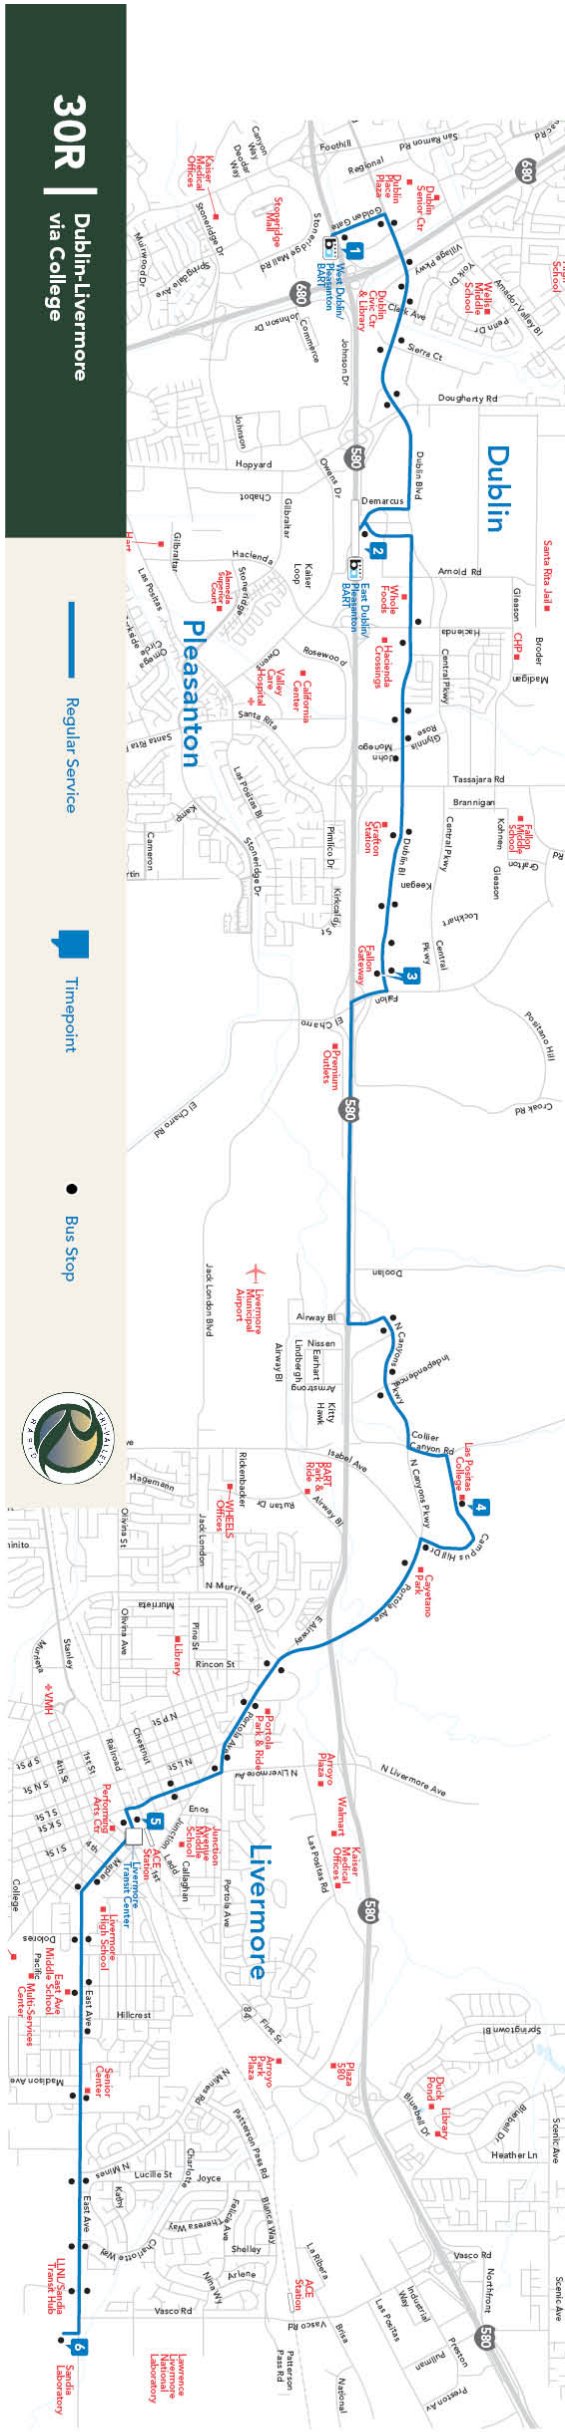

Route 30

West Dublin BART/Livermore Transit Center/LLNL

Effective June 14, 2021