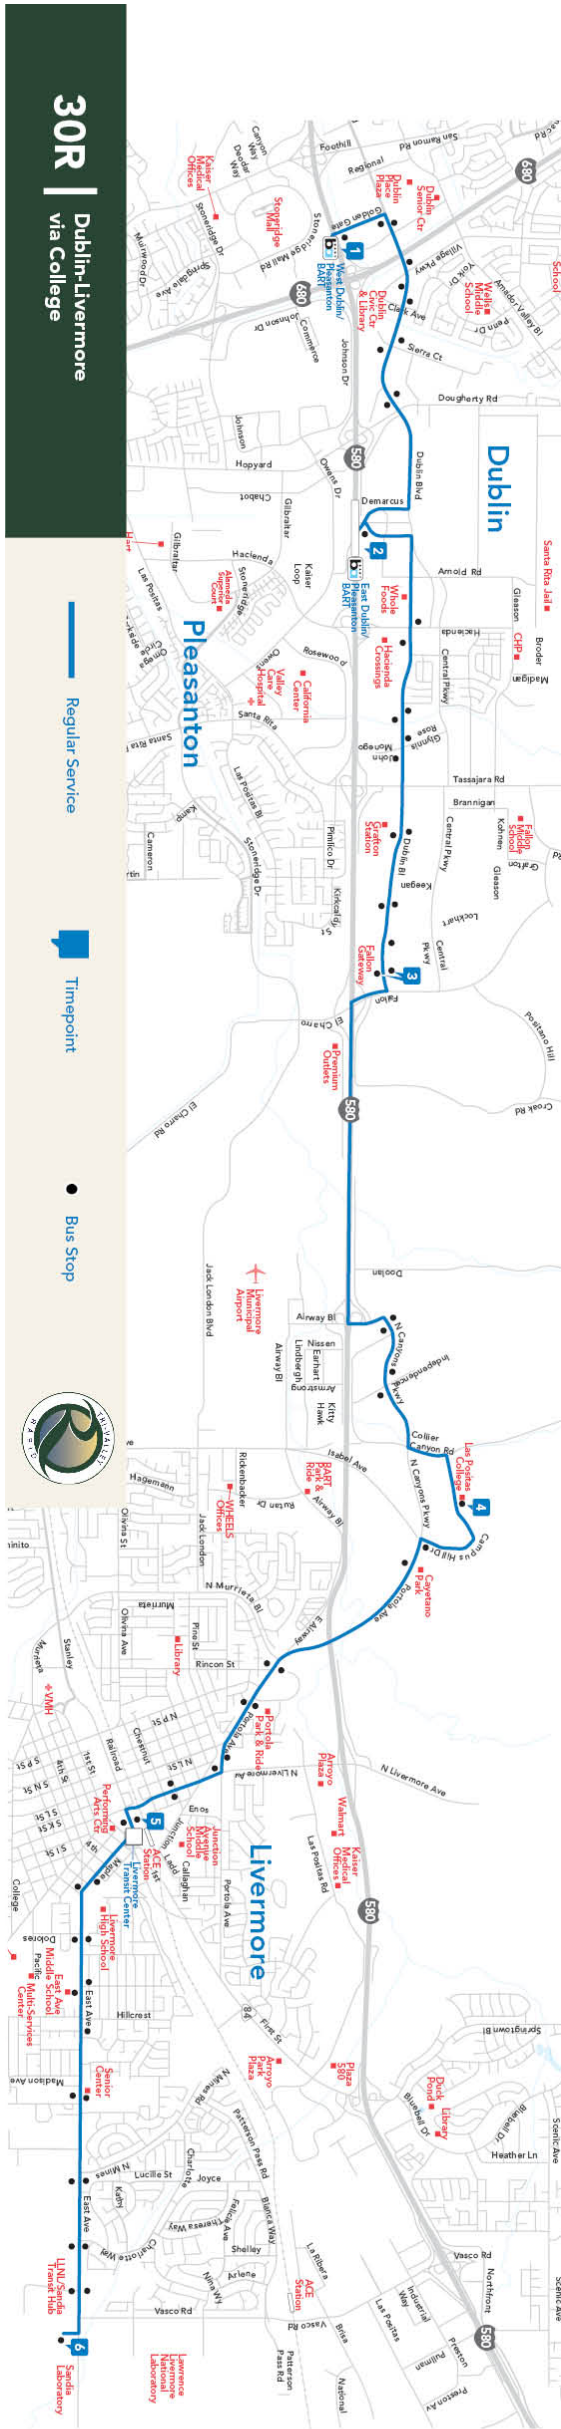

Route 30

West Dublin BART/Livermore Transit Center/LLNL

Effective June 1, 2021

Effective June 1, 2021**Monday - Friday Eastbound**

1	2	2	3	4	5	6
W Dublin BART	E Dublin BART arrive	E Dublin BART leave	Dublin & Fallon	Las Positas College	Railroad & First	East & Vasco LLNL
5:47 AM	5:54 AM	6:03 AM	6:11 AM	6:22 AM	6:35 AM	6:44 AM
6:17 AM	6:24 AM	6:33 AM	6:41 AM	6:52 AM	7:05 AM	7:14 AM
6:32 AM	6:39 AM	6:48 AM	6:56 AM	7:07 AM	7:20 AM	7:29 AM
6:47 AM	6:54 AM	7:03 AM	7:11 AM	7:22 AM	7:35 AM	7:44 AM
7:02 AM	7:09 AM	7:18 AM	7:26 AM	7:37 AM	7:50 AM	7:59 AM
7:17 AM	7:24 AM	7:33 AM	7:41 AM	7:52 AM	8:05 AM	8:14 AM
7:32 AM	7:39 AM	7:48 AM	7:56 AM	8:07 AM	8:20 AM	8:29 AM
7:47 AM	7:54 AM	8:03 AM	8:11 AM	8:22 AM	8:35 AM	8:44 AM
8:02 AM	8:09 AM	8:18 AM	8:26 AM	8:37 AM	8:50 AM	8:59 AM
8:17 AM	8:24 AM	8:33 AM	8:41 AM	8:52 AM	9:05 AM	9:14 AM
8:32 AM	8:39 AM	8:48 AM	8:56 AM	9:07 AM	9:20 AM	9:29 AM
8:47 AM	8:54 AM	9:03 AM	9:11 AM	9:22 AM	9:35 AM	9:44 AM
9:02 AM	9:09 AM	9:18 AM	9:26 AM	9:37 AM	9:50 AM	9:59 AM
9:17 AM	9:24 AM	9:33 AM	9:41 AM	9:52 AM	10:05 AM	10:14 AM
9:47 AM	9:54 AM	10:03 AM	10:11 AM	10:22 AM	10:35 AM	10:44 AM
10:17 AM	10:24 AM	10:33 AM	10:41 AM	10:52 AM	11:05 AM	11:14 AM
10:47 AM	10:54 AM	11:03 AM	11:11 AM	11:22 AM	11:35 AM	11:44 AM
11:17 AM	11:24 AM	11:33 AM	11:41 AM	11:52 AM	12:05 PM	12:14 PM
11:47 AM	11:54 AM	12:03 PM	12:11 PM	12:22 PM	12:35 PM	12:44 PM
12:17 PM	12:24 PM	12:33 PM	12:41 PM	12:52 PM	1:05 PM	1:14 PM
12:47 PM	12:54 PM	1:03 PM	1:11 PM	1:22 PM	1:35 PM	1:44 PM
1:17 PM	1:24 PM	1:33 PM	1:41 PM	1:52 PM	2:05 PM	2:14 PM
1:47 PM	1:54 PM	2:03 PM	2:11 PM	2:22 PM	2:35 PM	2:44 PM
2:02 PM	2:09 PM	2:18 PM	2:26 PM	2:37 PM	2:50 PM	2:59 PM
2:17 PM	2:24 PM	2:33 PM	2:41 PM	2:52 PM	3:05 PM	3:14 PM
2:32 PM	2:39 PM	2:48 PM	2:56 PM	3:07 PM	3:20 PM	3:29 PM
2:47 PM	2:54 PM	3:03 PM	3:11 PM	3:22 PM	3:35 PM	3:44 PM
3:01 PM	3:09 PM	3:18 PM	3:27 PM	3:39 PM	3:53 PM	4:03 PM
3:16 PM	3:24 PM	3:33 PM	3:42 PM	3:54 PM	4:08 PM	4:18 PM
3:31 PM	3:39 PM	3:48 PM	3:57 PM	4:09 PM	4:23 PM	4:33 PM
3:46 PM	3:54 PM	4:03 PM	4:12 PM	4:24 PM	4:38 PM	4:48 PM
4:01 PM	4:09 PM	4:18 PM	4:27 PM	4:39 PM	4:53 PM	5:03 PM