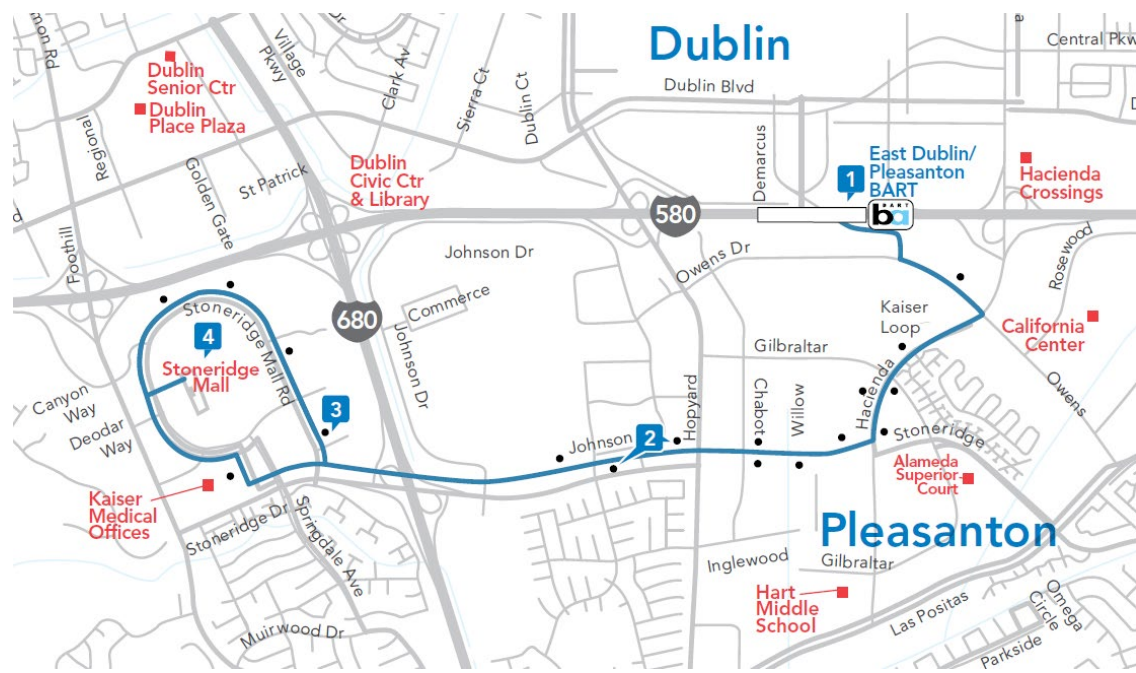

Route 3

East Dublin/Pleasanton BART/Stoneridge Mall

Effective June 14, 2021

Weekday Schedule Eastbound

4	2	1
Stoneridge Mall Leave	Stoneridge/ Hopyard	E Dublin/ Pleasanton BART Arrive
6:34 AM	6:41 AM	6:49 AM
7:04 AM	7:11 AM	7:19 AM
7:34 AM	7:41 AM	7:49 AM
8:04 AM	8:11 AM	8:19 AM
8:34 AM	8:41 AM	8:49 AM
9:07 AM	9:13 AM	9:19 AM
9:37 AM	9:43 AM	9:49 AM
10:37 AM	10:43 AM	10:49 AM
11:37 AM	11:43 AM	11:49 AM
12:34 PM	12:41 PM	12:49 PM
1:34 PM	1:41 PM	1:49 PM
2:34 PM	2:41 PM	2:49 PM
3:04 PM	3:11 PM	3:19 PM
3:34 PM	3:41 PM	3:49 PM
4:04 PM	4:11 PM	4:19 PM
4:34 PM	4:41 PM	4:49 PM
5:04 PM	5:11 PM	5:19 PM
5:34 PM	5:41 PM	5:49 PM
6:04 PM	6:11 PM	6:19 PM
6:37 PM	6:43 PM	6:49 PM
7:07 PM	7:13 PM	7:19 PM
7:37 PM	7:43 PM	7:49 PM
8:41 PM	8:47 PM	8:53 PM
9:41 PM	9:47 PM	9:53 PM
10:41 PM	10:47 PM	10:53 PM

Weekend Schedule Westbound

1	2	3	4
E Dublin/ Pleasanton BART Leave	Stoneridge/ Hopyard	Stoneridge/ McWilliams	Stoneridge Mall Arrive
8:22 AM	8:27 AM	8:30 AM	8:35 AM
9:02 AM	9:07 AM	9:10 AM	9:15 AM
9:42 AM	9:47 AM	9:50 AM	9:55 AM
10:22 AM	10:27 AM	10:30 AM	10:35 AM
11:02 AM	11:07 AM	11:10 AM	11:15 AM
11:42 AM	11:47 AM	11:50 AM	11:55 AM
12:22 PM	12:27 PM	12:30 PM	12:35 PM
1:02 PM	1:07 PM	1:10 PM	1:15 PM
1:42 PM	1:47 PM	1:50 PM	1:55 PM
2:22 PM	2:27 PM	2:30 PM	2:35 PM
3:02 PM	3:07 PM	3:10 PM	3:15 PM
3:42 PM	3:47 PM	3:50 PM	3:55 PM
4:22 PM	4:27 PM	4:30 PM	4:35 PM
5:02 PM	5:07 PM	5:10 PM	5:15 PM
5:42 PM	5:47 PM	5:50 PM	5:55 PM
6:22 PM	6:27 PM	6:30 PM	6:35 PM
7:02 PM	7:07 PM	7:10 PM	7:15 PM
7:42 PM	7:47 PM	7:50 PM	7:55 PM
8:22 PM	8:27 PM	8:30 PM	8:35 PM
9:22 PM	9:27 PM	9:30 PM	9:35 PM
10:22 PM	10:27 PM	10:30 PM	10:35 PM