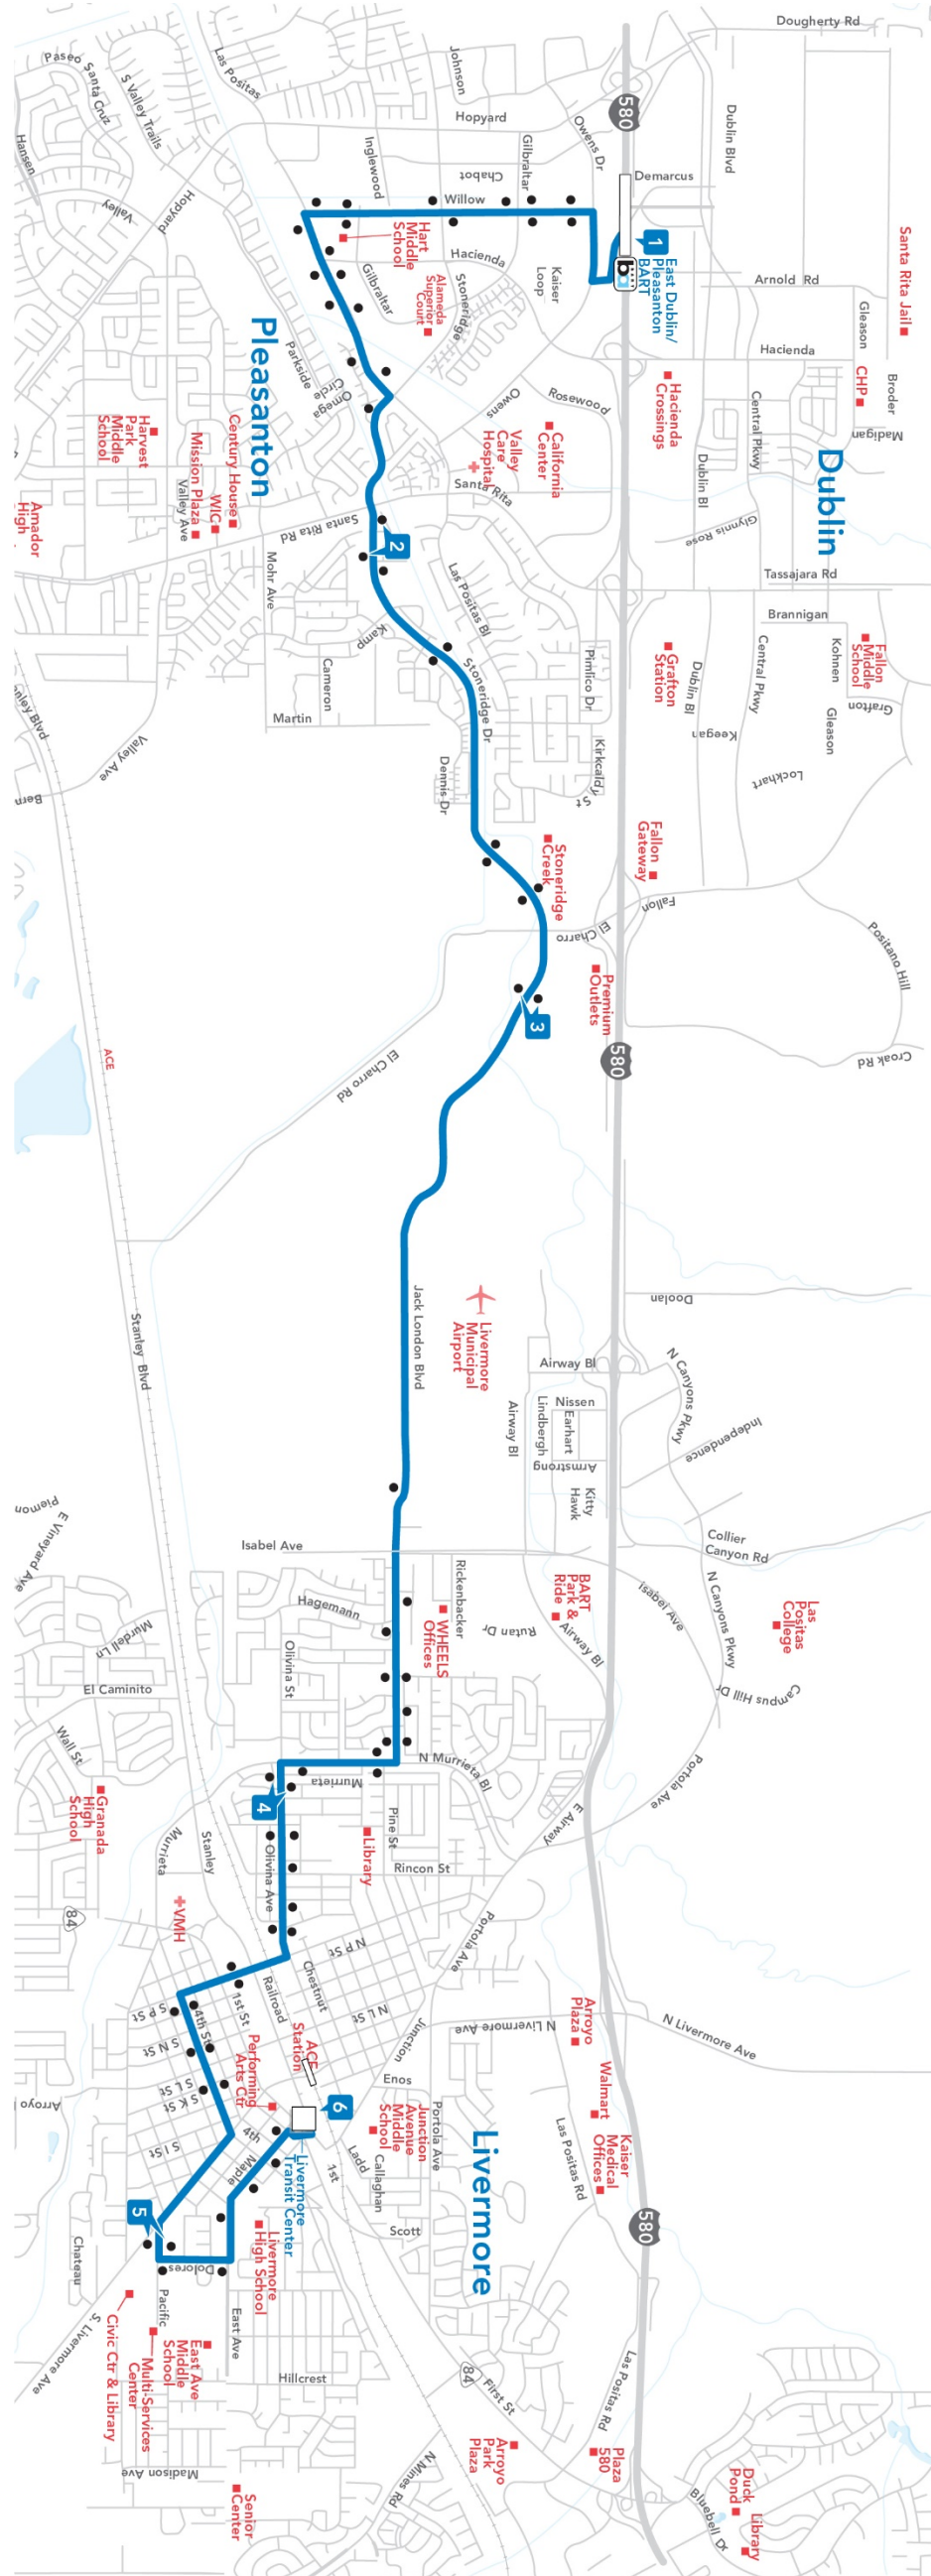

Route 14

East Dublin/Pleasanton BART/Downtown Livermore

Effective June 14, 2021

Weekday Schedule Eastbound

1	2	3	4	5	6
E BART Station	Stoneridge & Santa Rita	S.F. Premium Outlets	Olivina & Murrieta	Pacific & Delores	Transit Center
6:33 AM	6:42 AM	6:48 AM	6:57 AM	7:07 AM	7:14 AM
7:18 AM	7:27 AM	7:33 AM	7:42 AM	7:52 AM	7:59 AM
7:48 AM	7:57 AM	8:03 AM	8:12 AM	8:22 AM	8:29 AM
8:18 AM	8:27 AM	8:33 AM	8:42 AM	8:52 AM	8:59 AM
8:54 AM	9:03 AM	9:09 AM	9:18 AM	9:28 AM	9:35 AM
9:54 AM	10:03 AM	10:09 AM	10:18 AM	10:28 AM	10:35 AM
10:54 AM	11:03 AM	11:09 AM	11:18 AM	11:28 AM	11:35 AM
11:54 AM	12:03 PM	12:09 PM	12:18 PM	12:28 PM	12:35 PM
12:54 PM	1:03 PM	1:09 PM	1:18 PM	1:28 PM	1:35 PM
1:54 PM	2:03 PM	2:09 PM	2:18 PM	2:28 PM	2:35 PM
2:54 PM	3:03 PM	3:09 PM	3:18 PM	3:28 PM	3:35 PM
3:33 PM	3:42 PM	3:48 PM	3:57 PM	4:07 PM	4:14 PM
4:03 PM	4:12 PM	4:18 PM	4:27 PM	4:37 PM	4:44 PM
4:33 PM	4:42 PM	4:48 PM	4:57 PM	5:07 PM	5:14 PM
5:03 PM	5:12 PM	5:18 PM	5:27 PM	5:37 PM	5:44 PM
5:48 PM	5:57 PM	6:03 PM	6:12 PM	6:22 PM	6:29 PM
6:18 PM	6:27 PM	6:33 PM	6:42 PM	6:52 PM	6:59 PM
6:54 PM	7:03 PM	7:09 PM	7:18 PM	7:28 PM	7:35 PM
7:54 PM	8:03 PM	8:09 PM	8:18 PM	8:28 PM	8:35 PM
8:54 PM	9:03 PM	9:09 PM	9:18 PM	9:28 PM	9:35 PM