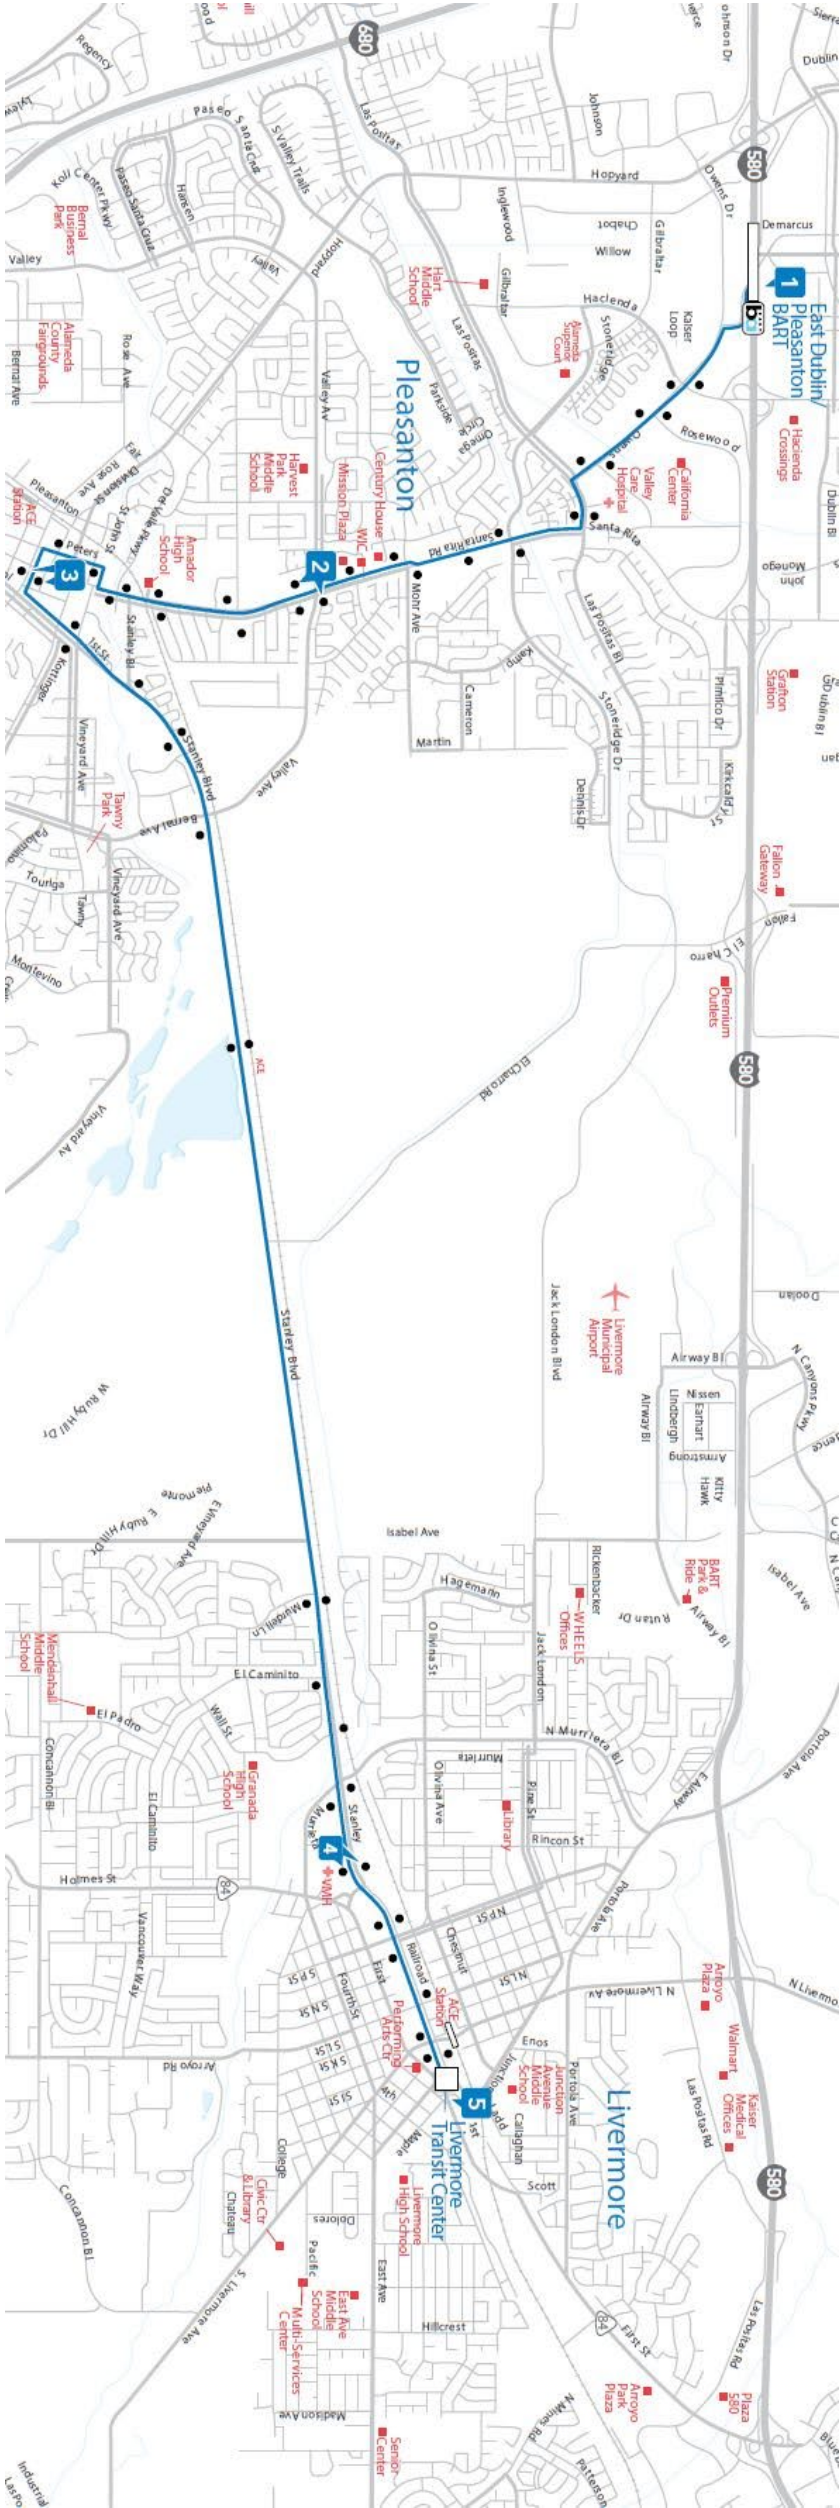

Route 10

East Dublin Pleasanton BART/Livermore Transit Center

Effective June 14, 2021

Effective June 14, 2021**Monday - Friday Eastbound**

1	2	3	4	5
E. BART Station	Santa Rita & Valley	Neal & First	Valley Care Livermore	Transit Center
5:03 AM	5:11 AM	5:18 AM	5:28 AM	5:32 AM
5:33 AM	5:41 AM	5:48 AM	5:58 AM	6:02 AM
6:03 AM	6:11 AM	6:18 AM	6:28 AM	6:32 AM
6:33 AM	6:41 AM	6:49 AM	7:01 AM	7:08 AM
6:48 AM	6:56 AM	7:04 AM	7:16 AM	7:23 AM
7:03 AM	7:11 AM	7:19 AM	7:31 AM	7:38 AM
7:18 AM	7:26 AM	7:34 AM	7:46 AM	7:53 AM
7:33 AM	7:41 AM	7:49 AM	8:01 AM	8:08 AM
7:48 AM	7:56 AM	8:04 AM	8:16 AM	8:23 AM
8:03 AM	8:11 AM	8:19 AM	8:31 AM	8:38 AM
8:18 AM	8:26 AM	8:34 AM	8:46 AM	8:53 AM
8:33 AM	8:41 AM	8:49 AM	9:01 AM	9:08 AM
8:48 AM	8:56 AM	9:04 AM	9:16 AM	9:23 AM
9:03 AM	9:11 AM	9:19 AM	9:31 AM	9:38 AM
9:18 AM	9:26 AM	9:34 AM	9:46 AM	9:53 AM
9:33 AM	9:41 AM	9:49 AM	10:01 AM	10:08 AM
10:03 AM	10:11 AM	10:19 AM	10:31 AM	10:38 AM
10:33 AM	10:41 AM	10:49 AM	11:01 AM	11:08 AM
11:03 AM	11:11 AM	11:19 AM	11:31 AM	11:38 AM
11:33 AM	11:41 AM	11:49 AM	12:01 PM	12:08 PM
12:03 PM	12:11 PM	12:19 PM	12:31 PM	12:38 PM
12:33 PM	12:41 PM	12:49 PM	1:01 PM	1:08 PM
1:03 PM	1:11 PM	1:19 PM	1:31 PM	1:38 PM
1:33 PM	1:41 PM	1:49 PM	2:01 PM	2:08 PM
2:03 PM	2:11 PM	2:19 PM	2:31 PM	2:38 PM
2:18 PM	2:26 PM	2:34 PM	2:46 PM	2:53 PM
2:33 PM	2:41 PM	2:49 PM	3:01 PM	3:08 PM
2:48 PM	2:56 PM	3:04 PM	3:16 PM	3:23 PM
3:03 PM	3:11 PM	3:19 PM	3:31 PM	3:38 PM
3:18 PM	3:26 PM	3:34 PM	3:46 PM	3:53 PM
3:33 PM	3:42 PM	3:51 PM	4:04 PM	4:12 PM
3:48 PM	3:57 PM	4:06 PM	4:19 PM	4:27 PM