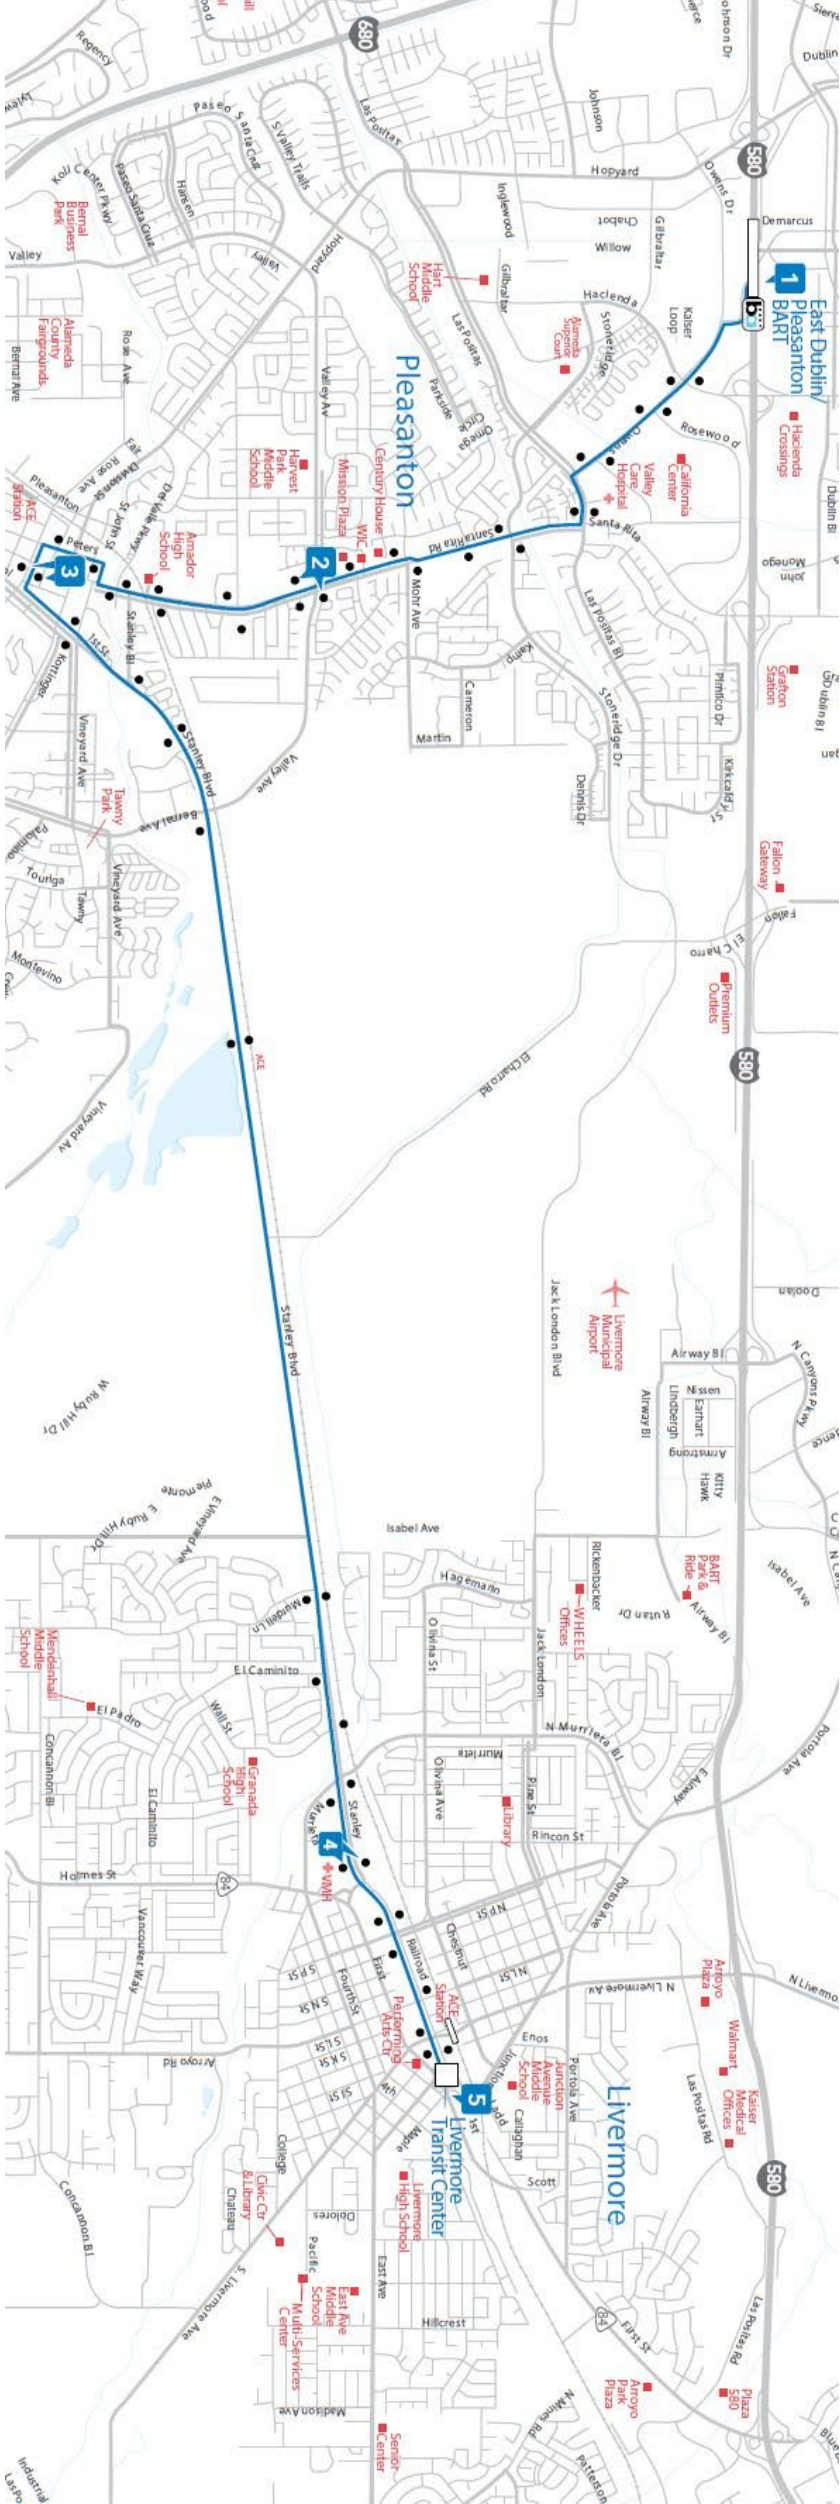

Route 10

East Dublin Pleasanton BART/Livermore Transit Center

Effective June 1, 2021

Effective June 1, 2021**Monday - Friday Eastbound**

1	2	3	4	5
E. BART Station	Santa Rita & Valley	Neal & First	Valley Care Livermore	Transit Center
5:03 AM	5:11 AM	5:18 AM	5:28 AM	5:32 AM
5:33 AM	5:41 AM	5:48 AM	5:58 AM	6:02 AM
6:03 AM	6:11 AM	6:18 AM	6:28 AM	6:32 AM
6:33 AM	6:41 AM	6:49 AM	7:01 AM	7:08 AM
6:48 AM	6:56 AM	7:04 AM	7:16 AM	7:23 AM
7:03 AM	7:11 AM	7:19 AM	7:31 AM	7:38 AM
7:18 AM	7:26 AM	7:34 AM	7:46 AM	7:53 AM
7:33 AM	7:41 AM	7:49 AM	8:01 AM	8:08 AM
7:48 AM	7:56 AM	8:04 AM	8:16 AM	8:23 AM
8:03 AM	8:11 AM	8:19 AM	8:31 AM	8:38 AM
8:18 AM	8:26 AM	8:34 AM	8:46 AM	8:53 AM
8:33 AM	8:41 AM	8:49 AM	9:01 AM	9:08 AM
8:48 AM	8:56 AM	9:04 AM	9:16 AM	9:23 AM
9:03 AM	9:11 AM	9:19 AM	9:31 AM	9:38 AM
9:18 AM	9:26 AM	9:34 AM	9:46 AM	9:53 AM
9:33 AM	9:41 AM	9:49 AM	10:01 AM	10:08 AM
10:03 AM	10:11 AM	10:19 AM	10:31 AM	10:38 AM
10:33 AM	10:41 AM	10:49 AM	11:01 AM	11:08 AM
11:03 AM	11:11 AM	11:19 AM	11:31 AM	11:38 AM
11:33 AM	11:41 AM	11:49 AM	12:01 PM	12:08 PM
12:03 PM	12:11 PM	12:19 PM	12:31 PM	12:38 PM
12:33 PM	12:41 PM	12:49 PM	1:01 PM	1:08 PM
1:03 PM	1:11 PM	1:19 PM	1:31 PM	1:38 PM
1:33 PM	1:41 PM	1:49 PM	2:01 PM	2:08 PM
2:03 PM	2:11 PM	2:19 PM	2:31 PM	2:38 PM
2:18 PM	2:26 PM	2:34 PM	2:46 PM	2:53 PM
2:33 PM	2:41 PM	2:49 PM	3:01 PM	3:08 PM
2:48 PM	2:56 PM	3:04 PM	3:16 PM	3:23 PM
3:03 PM	3:11 PM	3:19 PM	3:31 PM	3:38 PM
3:18 PM	3:26 PM	3:34 PM	3:46 PM	3:53 PM
3:33 PM	3:42 PM	3:51 PM	4:04 PM	4:12 PM
3:48 PM	3:57 PM	4:06 PM	4:19 PM	4:27 PM