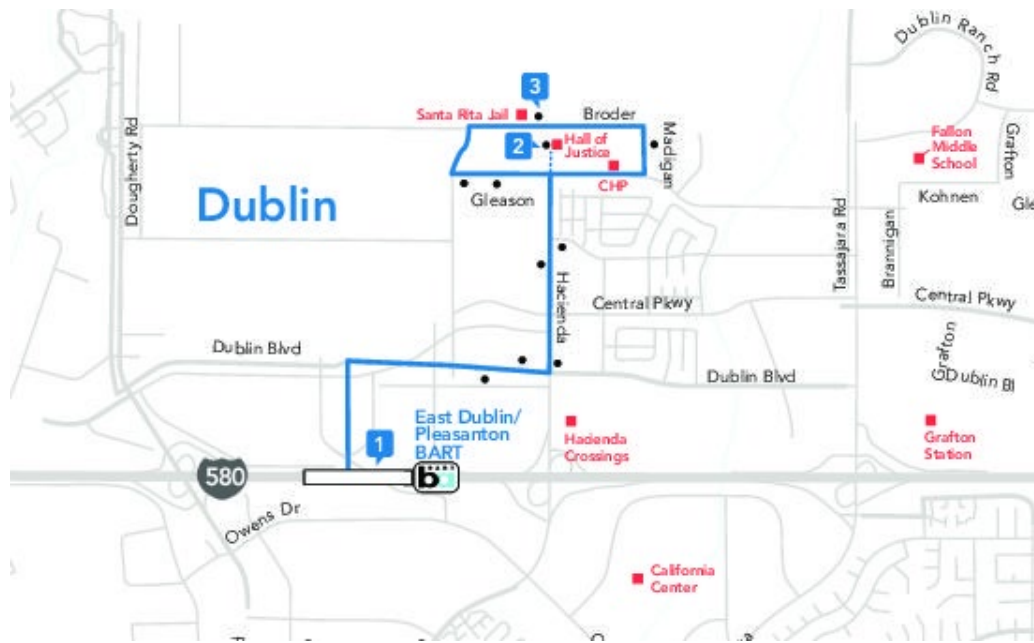

Route 1

Gleason/Hacienda/Santa Rita Jail

Effective June 14, 2021

Weekday Schedule

1	2	3	1
E. Dublin/Pleasanton BART	East County Hall of Justice	Santa Rita Jail	E. Dublin/Pleasanton BART
6:03 AM	6:11 AM	6:14 AM	6:22 AM
6:33 AM	6:41 AM	6:44 AM	6:52 AM
7:03 AM	7:11 AM	7:14 AM	7:22 AM
7:33 AM	7:41 AM	7:44 AM	7:52 AM
8:03 AM	8:11 AM	8:14 AM	8:22 AM
8:33 AM	8:41 AM	8:44 AM	8:52 AM
9:03 AM	9:11 AM	9:14 AM	9:22 AM
9:33 AM	9:41 AM	9:44 AM	9:52 AM
10:33 AM	10:41 AM	10:44 AM	10:52 AM
11:33 AM	11:41 AM	11:44 AM	11:52 AM
12:33 PM	12:41 PM	12:44 PM	12:52 PM
1:33 PM	1:41 PM	1:44 PM	1:52 PM
2:33 PM	2:41 PM	2:44 PM	2:52 PM
3:03 PM	3:11 PM	3:14 PM	3:22 PM
3:33 PM	3:41 PM	3:44 PM	3:52 PM
4:03 PM	4:11 PM	4:14 PM	4:24 PM
4:33 PM	4:41 PM	4:44 PM	4:54 PM
5:03 PM	5:11 PM	5:14 PM	5:24 PM
5:33 PM	5:41 PM	5:44 PM	5:54 PM
6:03 PM	6:11 PM	6:14 PM	6:24 PM
6:33 PM	6:41 PM	6:44 PM	6:52 PM
7:33 PM	7:41 PM	7:44 PM	7:52 PM
8:33 PM	8:41 PM	8:44 PM	8:52 PM

Weekend Schedule

1	3	1
E. Dublin/Pleasanton BART	Santa Rita Jail	E. Dublin/Pleasanton BART
7:40 AM	7:47 AM	7:54 AM
8:40 AM	8:47 AM	8:54 AM
9:40 AM	9:47 AM	9:54 AM
10:40 AM	10:47 AM	10:54 AM
11:40 AM	11:47 AM	11:54 AM
12:40 PM	12:47 PM	12:54 PM
1:40 PM	1:47 PM	1:54 PM
2:40 PM	2:47 PM	2:54 PM
3:40 PM	3:47 PM	3:54 PM
4:40 PM	4:47 PM	4:54 PM
5:40 PM	5:47 PM	5:54 PM
6:40 PM	6:47 PM	6:54 PM
7:40 PM	7:47 PM	7:54 PM
8:40 PM	8:47 PM	8:54 PM

The East County Hall of Justice is served on weekdays only.