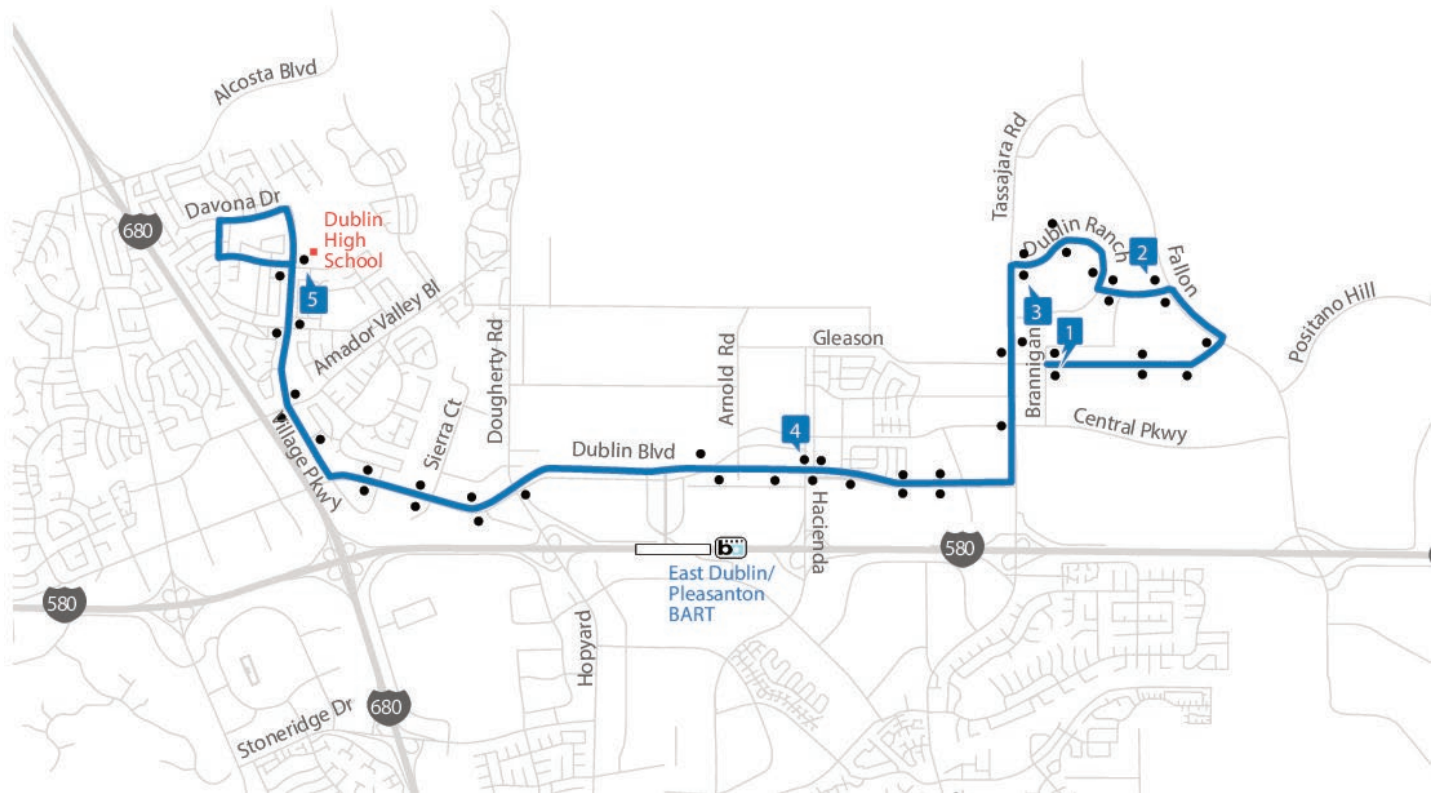

Route 504

Dublin Ranch/Dublin High School

Spring 2021

Morning

1	2	3	4	5
Gleason & Brannigan	Fallon & Antone	Dublin Ranch & Shadow Hill	Dublin & Hacienda	Dublin High School Arrive
7:41	7:46	7:50	7:57	8:10

Afternoon

5	4	3	2	1
Dublin High School Depart	Dublin & Hacienda	Dublin Ranch & Shadow Hill	Fallon & Antone	Gleason & Grafton
1:00	1:16	1:24	1:28	1:31

No service on Wednesdays.