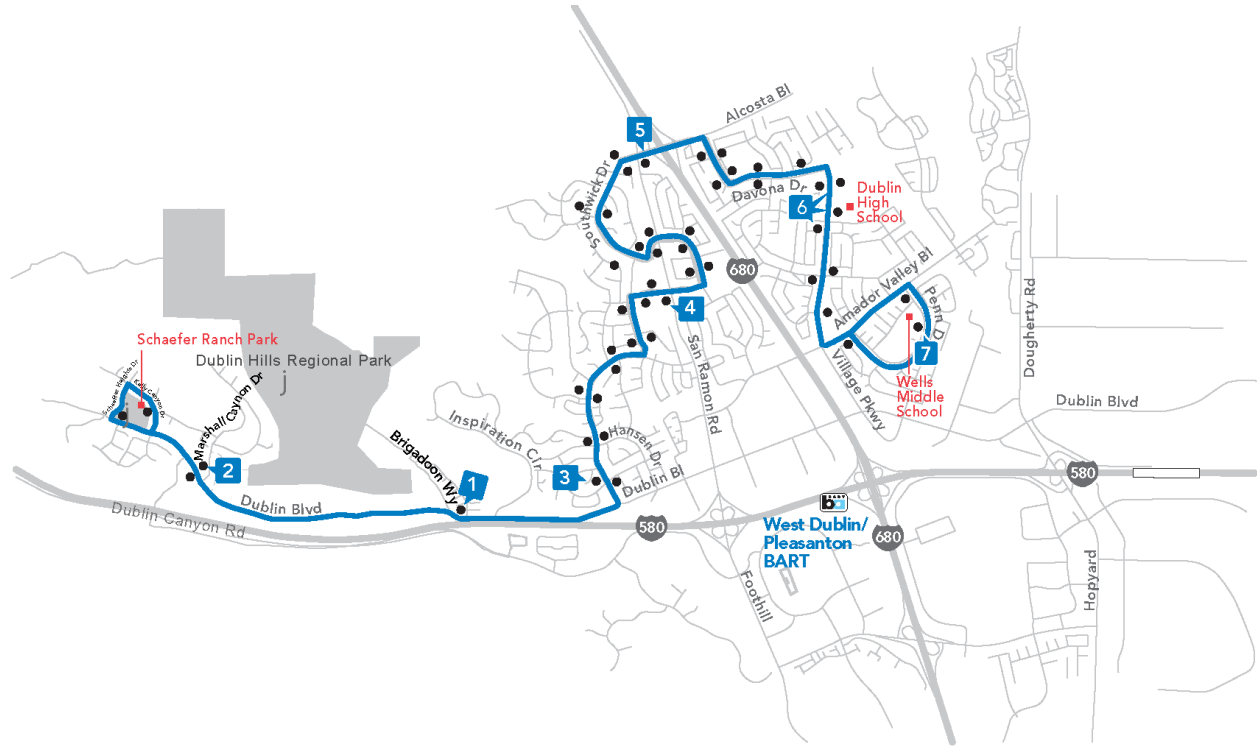

# Route 503

## Shannon Park/Dublin High School/ Wells Middle School

#### Morning

1	2	3	4	5	6	7
Dublin & Brigadoon	Dublin & Marshall Canyon WB	Silvergata & Betlen	Shannon Park	Alcosta & San Ramon	Dublin High School	Wells Middle School Arrive
7:39	7:42	7:51	7:56	8:01	8:07	8:13

#### Afternoon

7	6	5	4	3	1	2
Wells Middle School Depart	Dublin High School	Alcosta & San Ramon	Shannon Park	Silvergata & Betlen	Dublin & Brigadoon	Dublin & Marshall Canyon EB
12:54	1:00	1:06	1:11	1:16	1:18	1:28