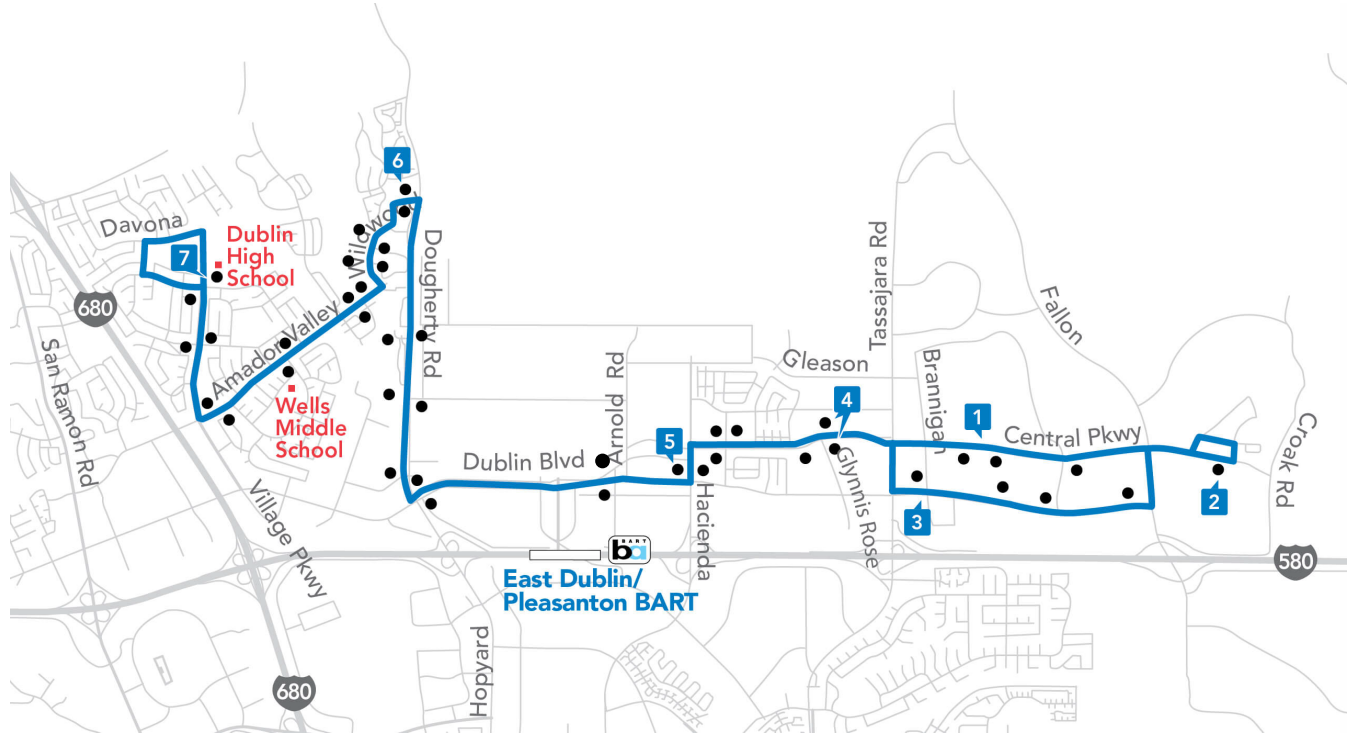

Route 502

Emerald Glen/Wells Middle/Dublin High School

Spring 2021

Morning

1	2	3	4	5	6	7
Central & Chancery	Central & Panorama	Dublin & Brannigan	Central & Tassajara	Dublin & Hacienda	Wildwood & Dougherty	Dublin High School
7:32	7:37	7:44	7:48	7:53	8:00	8:10

Afternoon

7	6	5	4	1	2	3
Dublin High School	Wildwood & Dougherty	Dublin & Hacienda	Central & Tassajara	Central & Chancery	Central & Panorama	Dublin & Brannigan
1:00	1:11	1:23	1:27	1:29	1:33	1:39

No service on Wednesdays