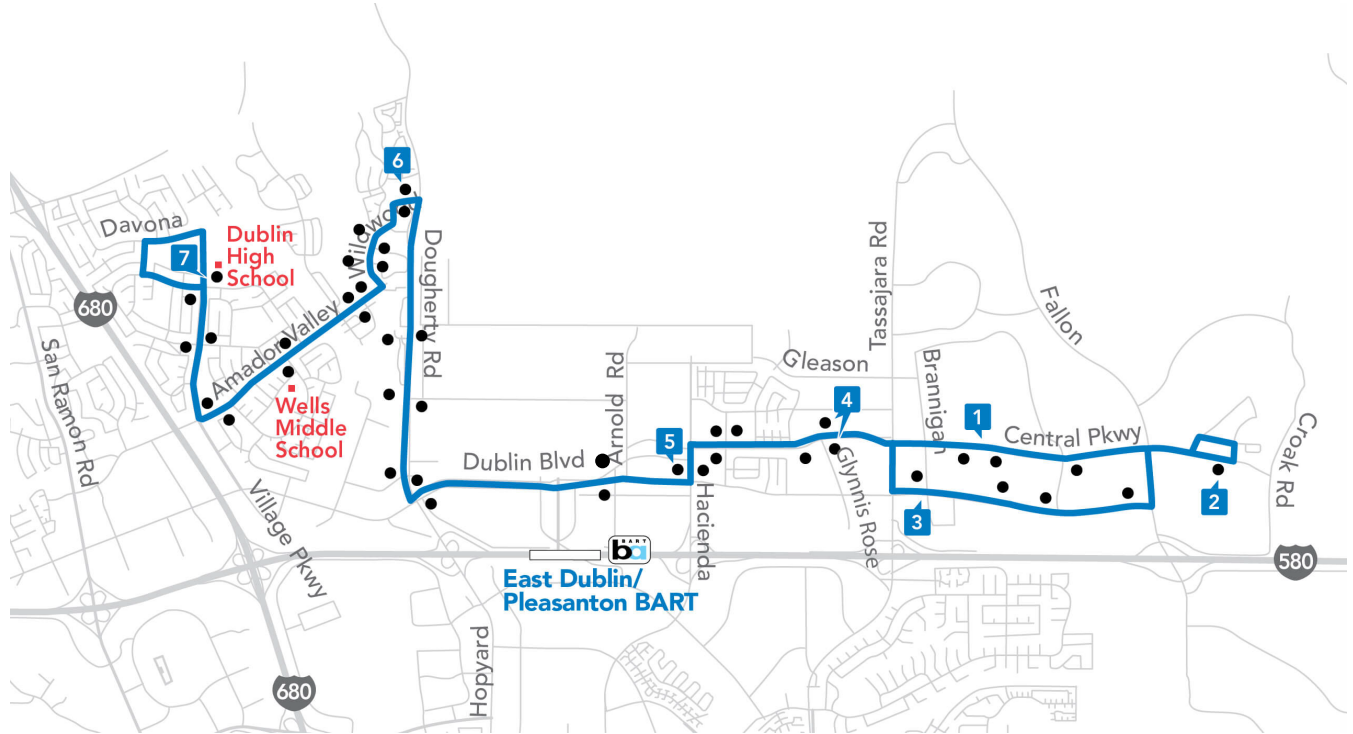

Route 502

Emerald Glen/Dublin High School

Spring 2021

Morning

1	2	3	4	5	6	7
Central & Chancery	Central & Panorama	Dublin & Brannigan	Central & Tassajara	Dublin & Hacienda	Wildwood & Dougherty	Dublin High School
7:32	7:37	7:44	7:48	7:53	8:00	8:10

Afternoon

7	6	5	4	1	2	3
Dublin High School	Wildwood & Dougherty	Dublin & Hacienda	Central & Tassajara	Central & Chancery	Central & Panorama	Dublin & Brannigan
1:00	1:11	1:23	1:27	1:29	1:33	1:39

No service on Wednesdays