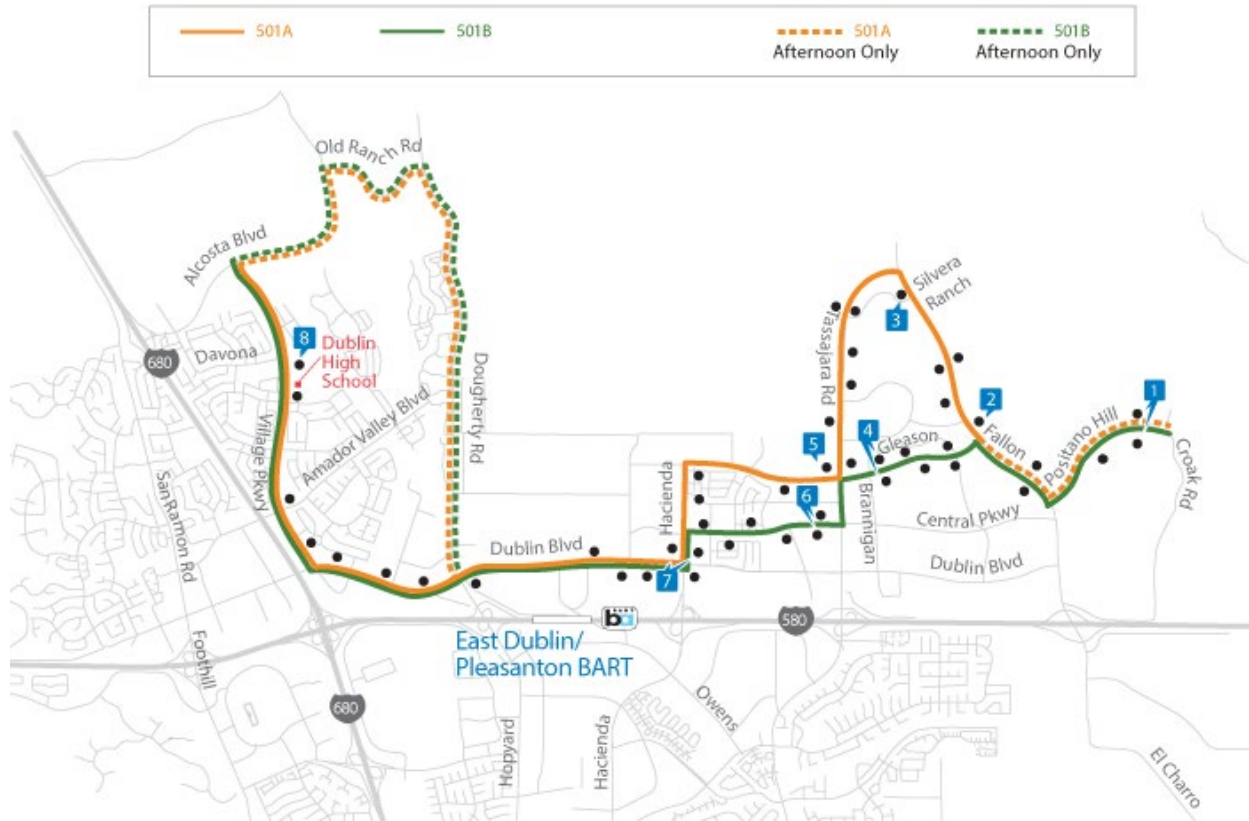

# Route 501

#### Morning

	1	4	2	3	5	6	7	8
Route	Positano & Valentano	Gleason & Brannigan	Fallon & Antone	Fallon & Silvera Ranch	Gleason & Tassajara	Central & Tassajara	Dublin & Hacienda	Dublin High School
501A	-	-	7:42	7:45	7:51	-	7:57	8:10
501B	7:43	7:48	-	-	-	7:52	7:57	8:10

#### Afternoon

	8	7	6	5	3	2	4	1
Route	Dublin High School	Dublin & Hacienda	Central & Tassajara	Gleason & Tassajara	Fallon & Silvera Ranch	Fallon & Antone	Gleason & Brannigan	Positano & Valentano
501A	1:00	1:17	-	1:23	1:29	1:32	-	1:35
501B	1:00	1:17	1:23	-	-	-	1:26	1:31

No service on Wednesdays. Route 501C will not operate during the 2020-21 school year.