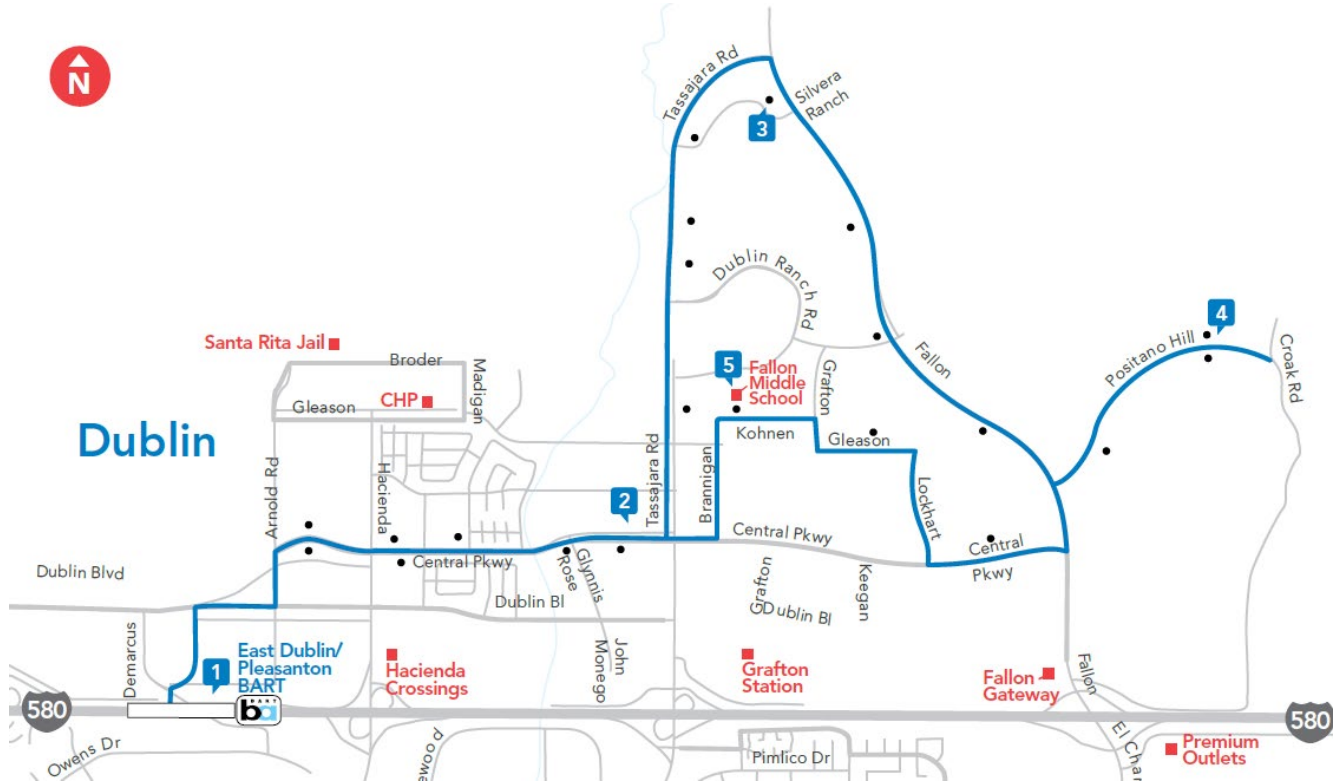

Route 2

East Dublin/Fallon Middle School

Spring 2021

Monday - Friday

1	2	3	4	4	3	2	1
E. BART Station	Central & Tassajara	Fallon & Silvera Ranch	Positano & Valentano Arrive	Positano & Valentano Depart	Fallon Middle School	Central & Tassajara	E. BART Station
						7:33 AM	7:40 AM
7:42 AM	7:48 AM	7:53 AM	8:00 AM	8:03 AM	8:13 AM		
					12:49 PM	12:52 PM	12:59 PM
1:03 PM	1:09 PM	1:14 PM	1:21 PM				

No service on Wednesdays.