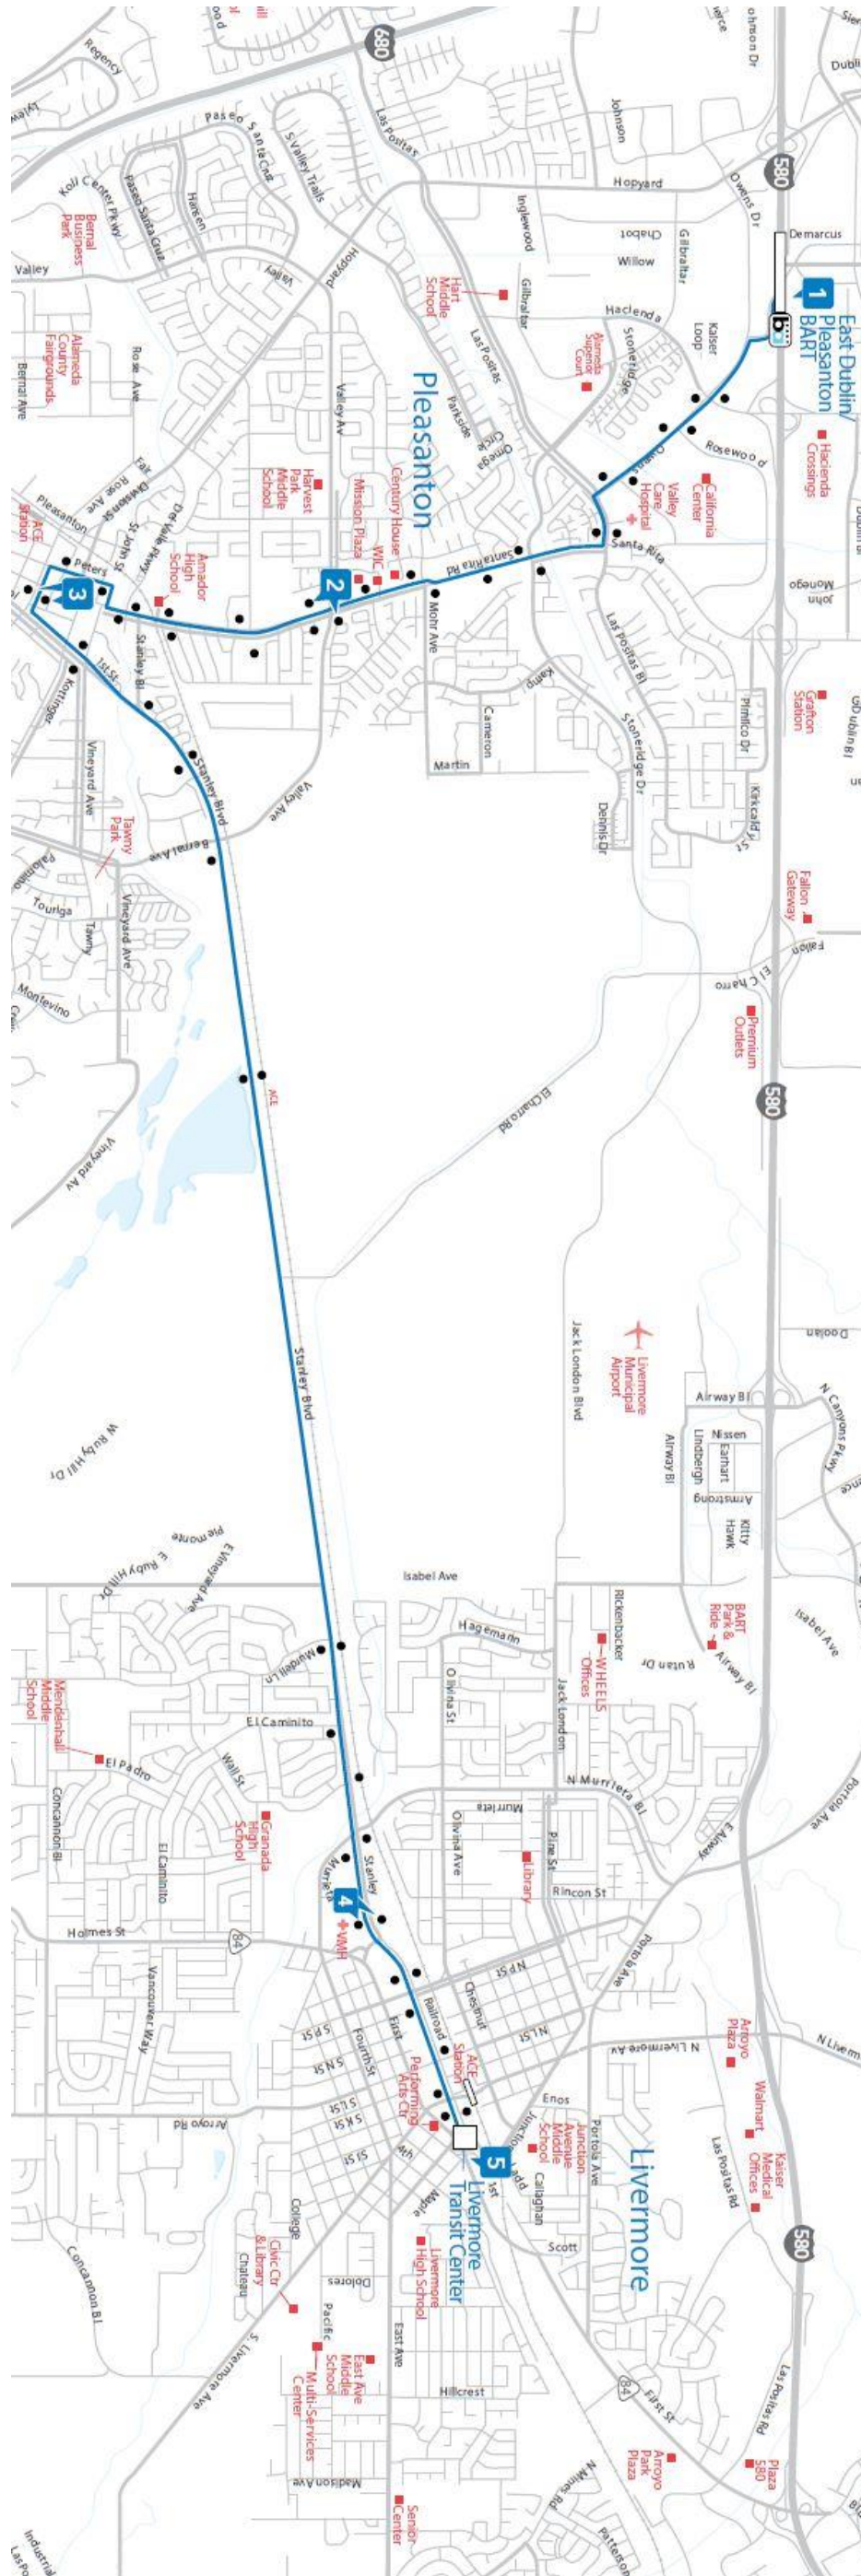

Route 10

East Dublin Pleasanton BART/Livermore Transit Center

Spring 2021