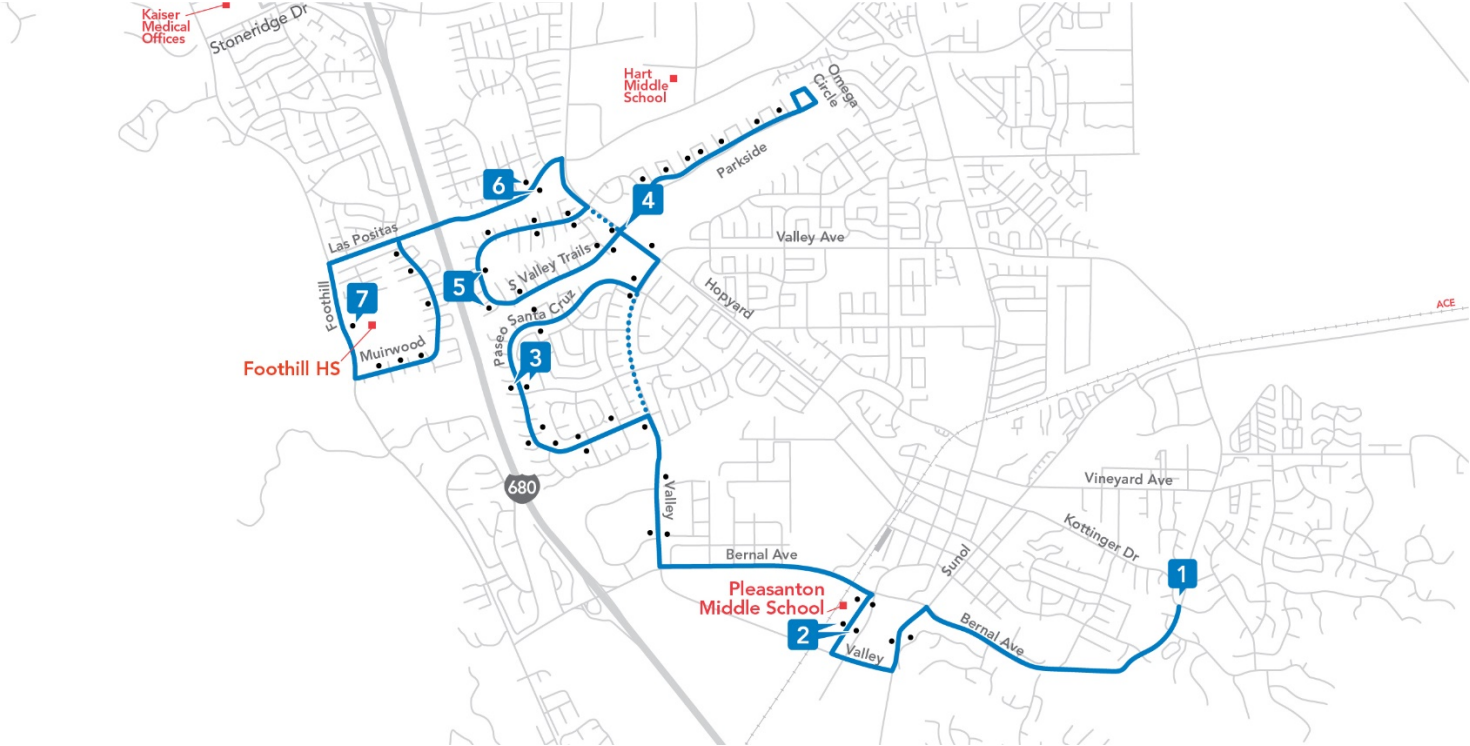

Route 602

Del Prado Park/Foothill High School

Spring 2021

Morning

1	2	3	4	5	6	7
Bernal & Kottinger	Case Ave	Del Prado Park	Parkside & Glenda	Valley Trails Park	Las Positas & Dorman	Foothill High School
7:12 AM	7:21 AM	7:28 AM	7:38 AM	7:45 AM	7:52 AM	8:10 AM

Afternoon

7	6	5	4	3	2	1
Foothill High School	Las Positas & Dorman	Valley Trails Park	Parkside & Glenda	Del Prado Park	Case Ave	Bernal & Kottinger
12:44 PM*	12:48 PM*	12:54 PM*	1:00 PM*	-	1:12 PM*	-
12:44 PM**	12:48 PM**	-	-	12:55 PM**	1:04 PM**	1:16 PM**

*destination sign on bus will show "602 Valley Trails" and "602 Parkside"

**destination sign on bus will show "602 Del Prado"

No service on Wednesdays