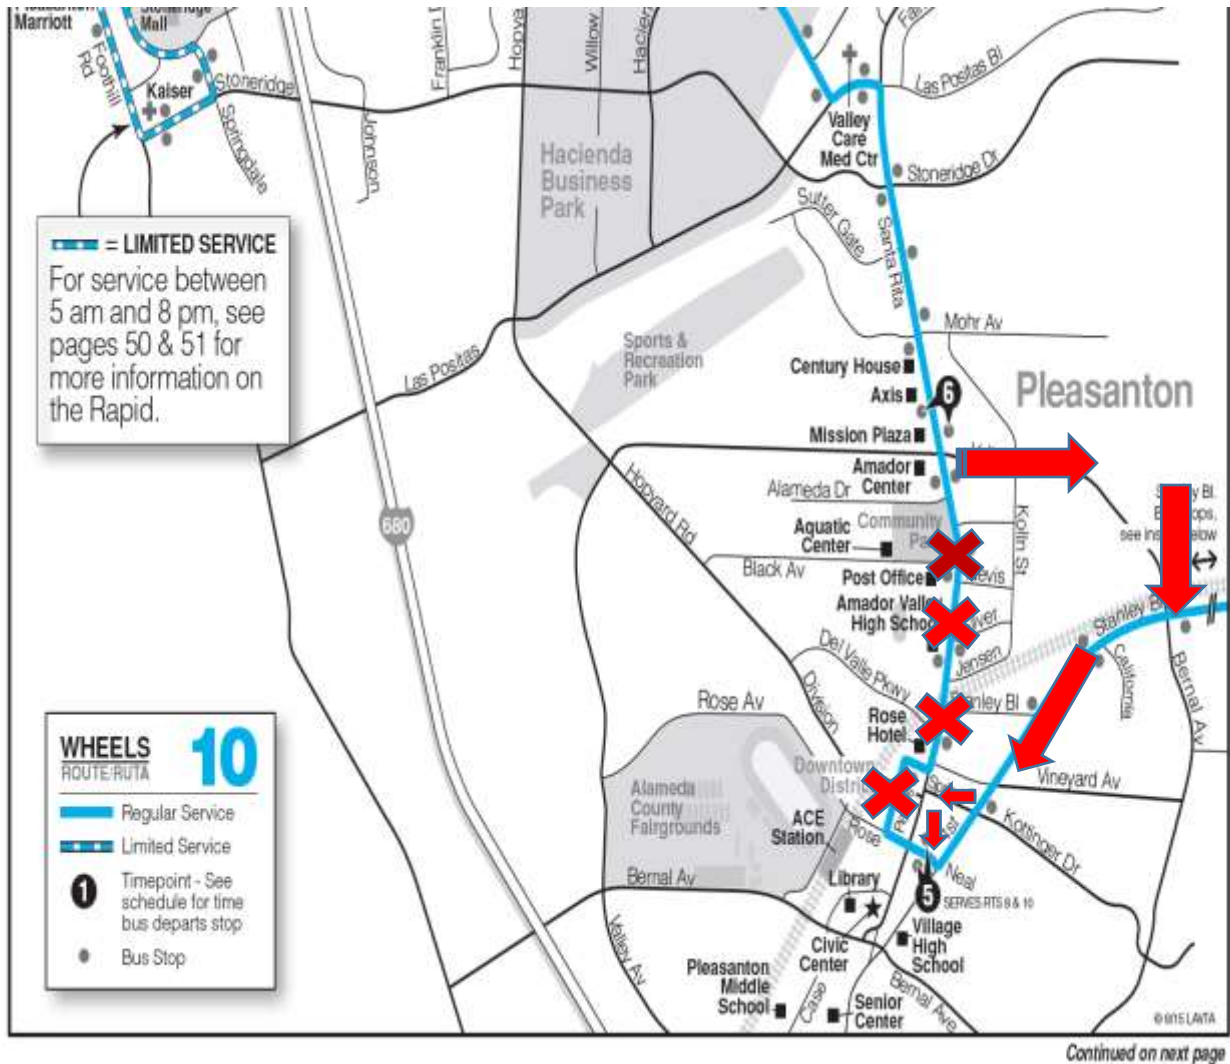

Wheels Bus Deviation for Pleasanton First Wednesday Street Party

ROUTES 8A & B AS WELL AS ROUTE 10 WILL DEVIATE AWAY FROM DOWNTOWN AS ABOVE DURING THE STREET CLOSURES FOR THE 1ST WEDNESDAY STREET PARTY FROM 3:30PM UNTIL 10:00PM.

ROUTE 8A WILL DEVIATE ON BERNAL TO FIRST STREET AND CONTINUE DEVIATION AS ABOVE.