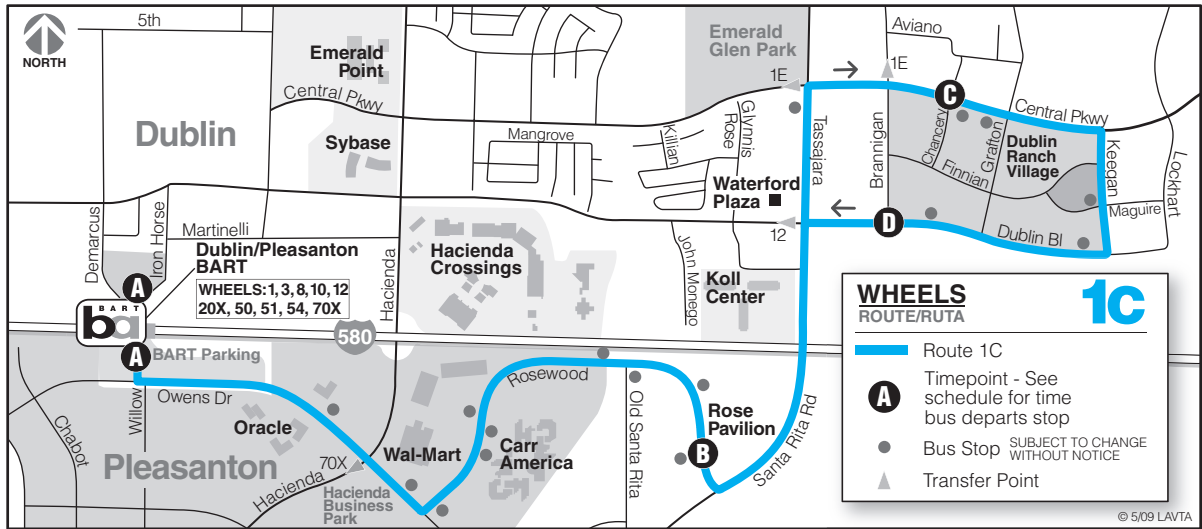

1c

BART to Dublin Ranch Villages to BART

With service to CarrAmerica, Dublin Ranch Villages

Monday – Friday						
A	B	C	D	B	A	
BART Station	Rose Pavilion	Central/Chancery	Dublin/Brannigan	Rose Pavilion	BART Station	
--	--	6:34	6:38	6:42	6:51	
6:54	7:00	7:04	7:08	7:12	7:21	
7:24	7:30	7:34	7:38	7:42	7:51	
7:54	8:00	8:04	8:08	8:12	8:21	
3:54	3:59	4:03	4:07	4:12	4:21	
4:24	4:29	4:33	4:37	4:42	4:51	
4:54	4:59	5:03	5:07	5:12	5:21	
5:24	5:29	5:33	5:37	5:42	5:51	
5:54	5:59	6:03	6:07	--	--	

Note: Route 12 replaces Route 1C service to BART, when the Fallon Road exit is opened. Please check for updates. See Route 9 for service to Hacienda Business Park.

Weather, special events, and traffic conditions may alter service. *El clima, eventos especiales y congestión de tráfico puede afectar el servicio.*

This Route does not operate on Saturdays or Sundays.