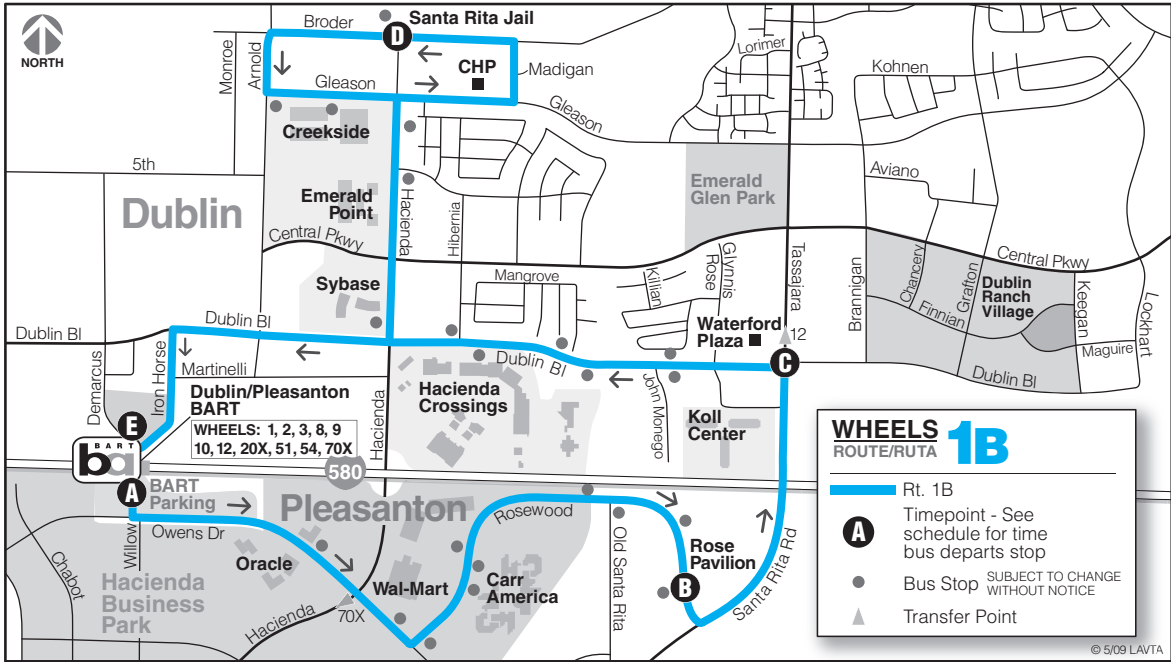

1B BART to East Dublin to BART

With service to CarrAmerica, Rose Pavilion, Emerald Point, Santa Rita Jail

Counter Clockwise Loop AM Monday – Friday

A BART Station	B Rose Pavilion	C Dublin/ Tassajara Westbound	D Santa Rita Jail	E BART Station
6:09	6:14	6:17	6:27	6:33
6:39	6:44	6:47	6:57	7:03
7:09	7:14	7:17	7:27	7:33
7:39	7:44	7:47	7:57	8:03
8:09	8:14	8:17	8:27	8:33
8:39	8:44	8:47	8:57	9:03
9:09	9:14	9:17	9:27	9:33
9:39	9:44	9:47	9:57	10:03
10:09	10:14	10:17	10:27	10:33
10:39	10:44	10:47	10:57	11:03
11:09	11:14	11:17	11:27	11:33
11:39	11:44	11:47	11:57	12:03

Weather, special events, and traffic conditions may alter service. *El clima, eventos especiales y congestión de tráfico puede afectar el servicio.*

This Route does not operate on Saturdays or Sundays.

Bus schedules effective June 27, 2009 / Los horarios del autobús serán efectivos del 27 de junio de 2009